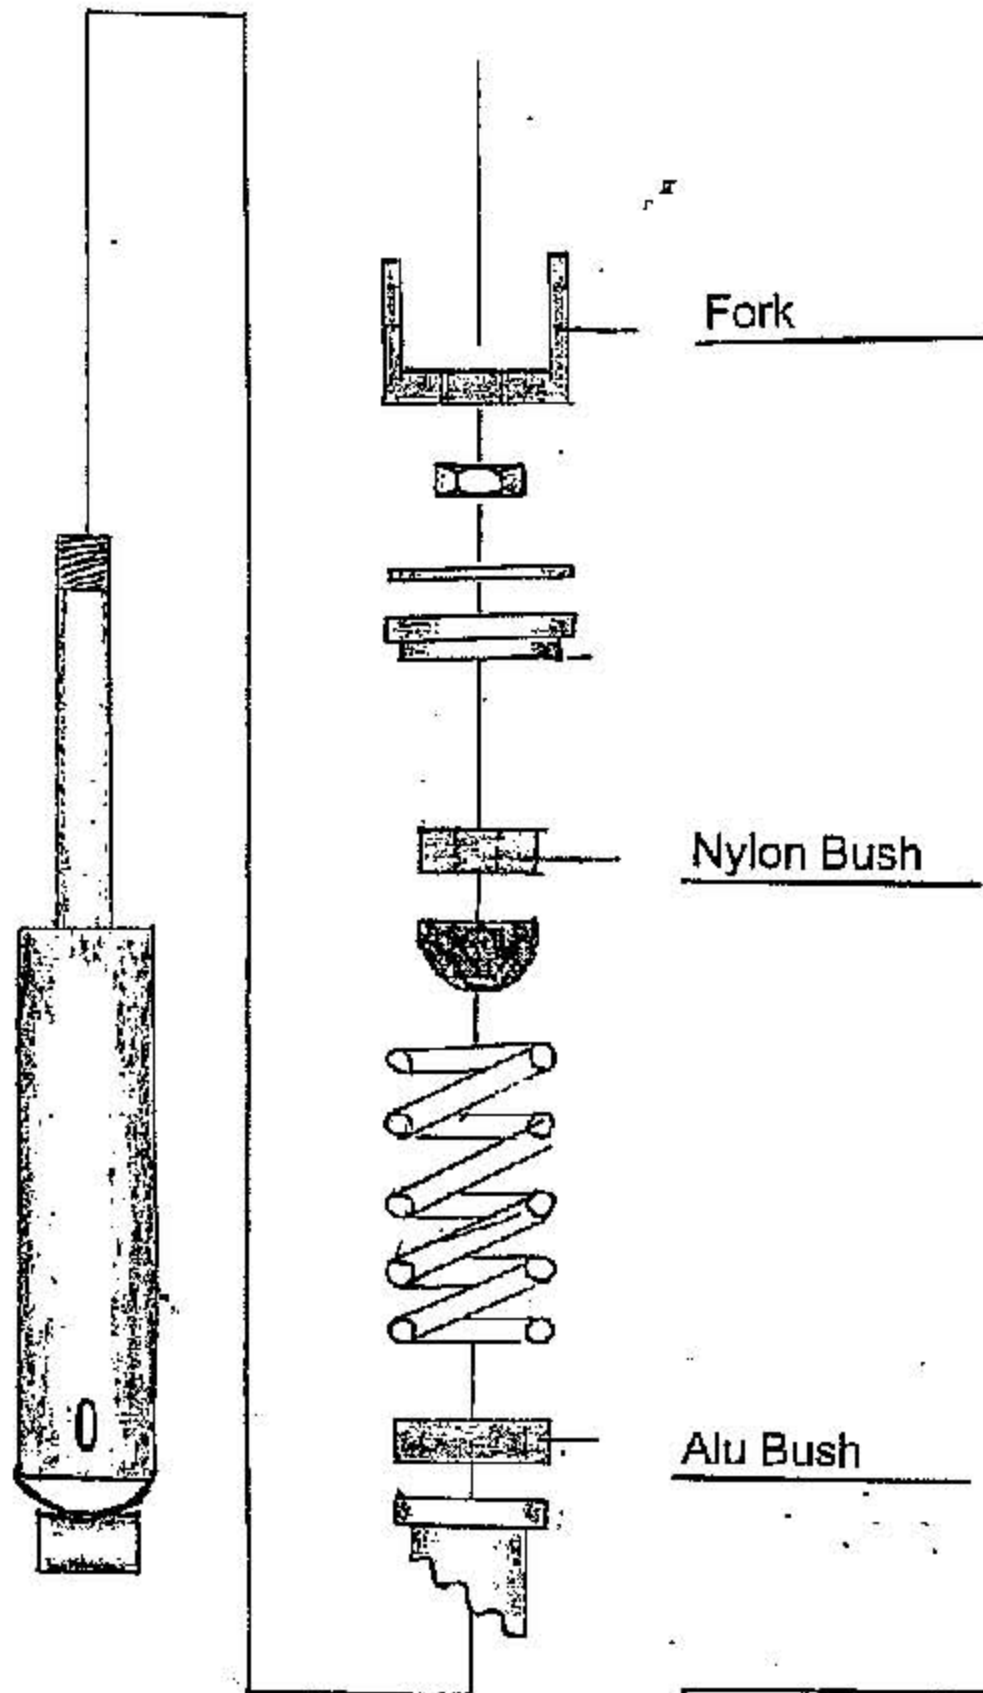

Lowering kit

Art. no. 473-0080
474-0080

© Moto-Lux Specialties B.V.
Barnaveld - The Netherlands