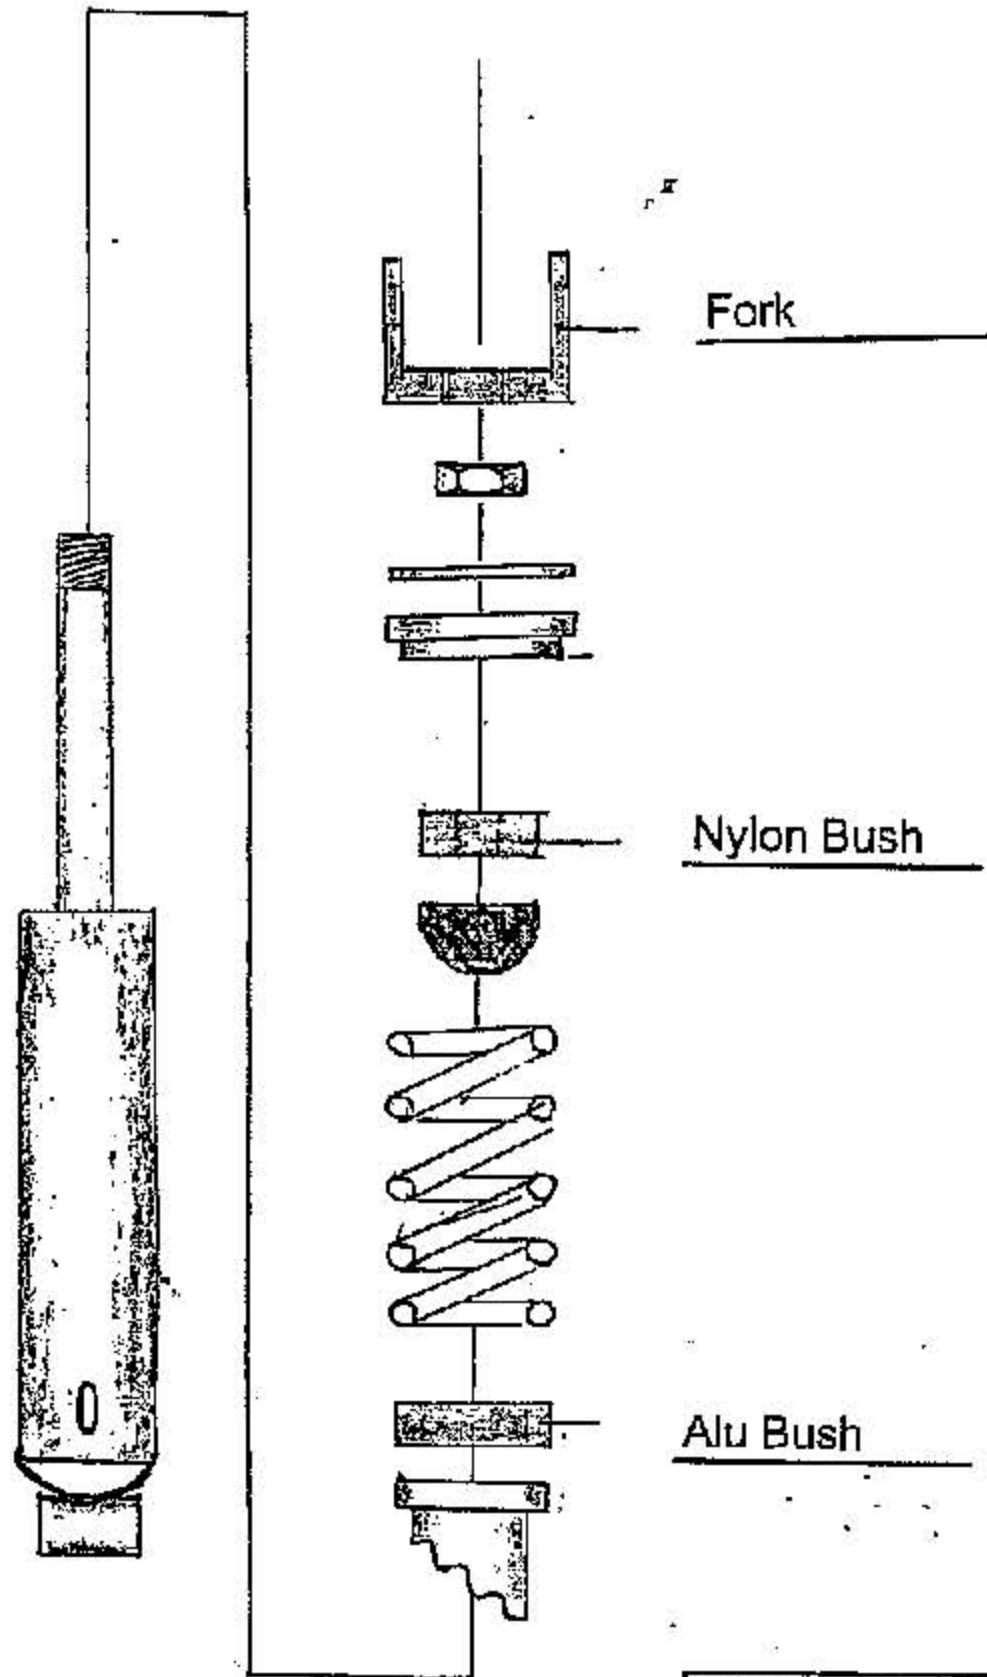

Lowering kit

Art. no. 473-0080
474-0080

© Moto-Lux Specialties B.V.
Barnaveld - The Netherlands