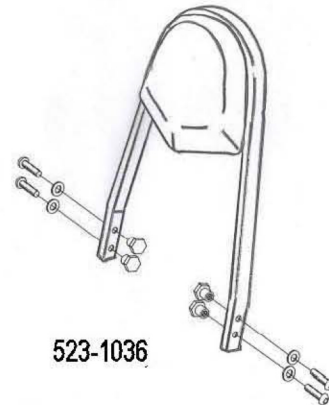

HIGHWAY HAWK
passion for chrome

Sissybar
Suzuki VL1500 LC
Art.no. 523-1036A

Components

1.	Side bracket	2x
2.	Bolt M8 x 50	4x
3.	Washer M8	4x

Model for Suzuki VL1500 LC

© Motorrad Burchard GmbH advises installation by a professional mechanic.
 We do not accept responsibility for improper installation.