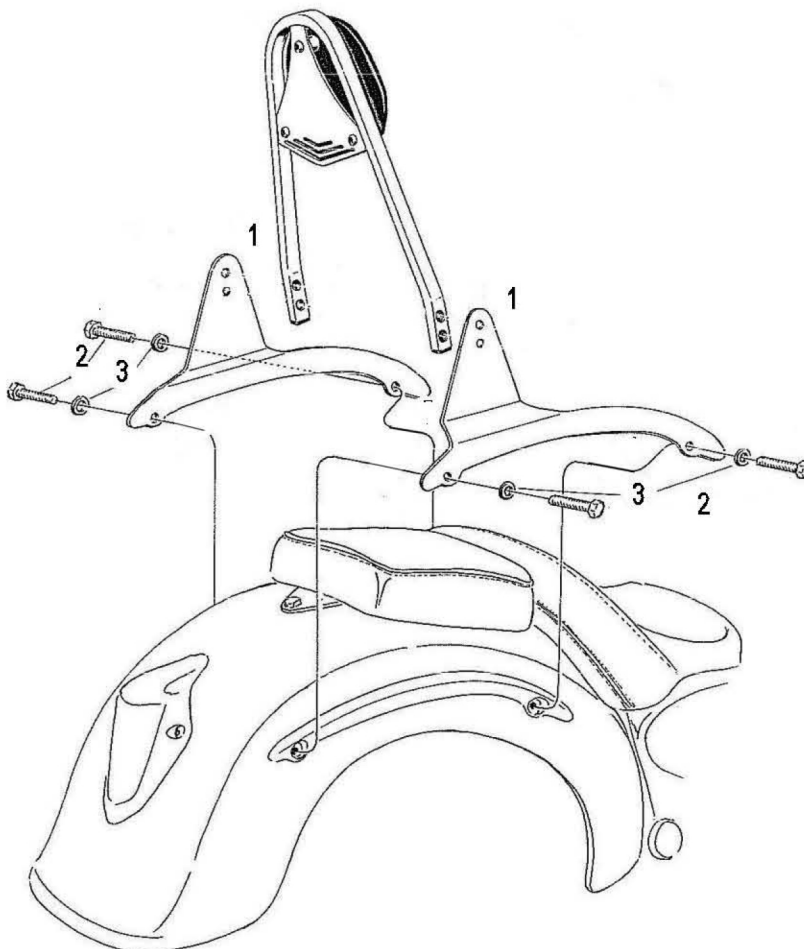

HIGHWAY HAWK
passion for chrome

Sissybar
Suzuki VL1500 LC
Art.no. 523-1036A

Components

1.	Side bracket	2x
2.	Bolt M8 x 50	4x
3.	Washer M8	4x

Model for Suzuki VL1500 LC

© Motorrad Burchard GmbH advises installation by a professional mechanic.
 We do not accept responsibility for improper installation.