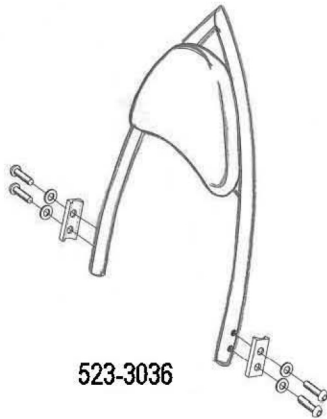

HIGHWAY HAWK
passion for chrome

Sissybar
Suzuki VL1500 LC
Art.no. 523-1036A

Components

1.	Side bracket	2x
2.	Bolt M8 x 50	4x
3.	Washer M8	4x

Model for Suzuki VL1500 LC

© Motorrad Burchard GmbH advises installation by a professional mechanic.
 We do not accept responsibility for improper installation.