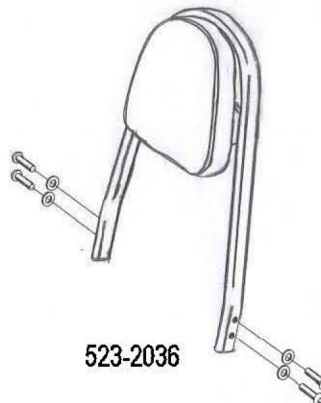

HIGHWAY HAWK
passion for chrome

Sissybar
Suzuki VL1500 LC
Art.no. 523-1036A

Components

1.	Side bracket	2x
2.	Bolt M8 x 50	4x
3.	Washer M8	4x

Model for Suzuki VL1500 LC

© Motorrad Burchard GmbH advises installation by a professional mechanic.
 We do not accept responsibility for improper installation.