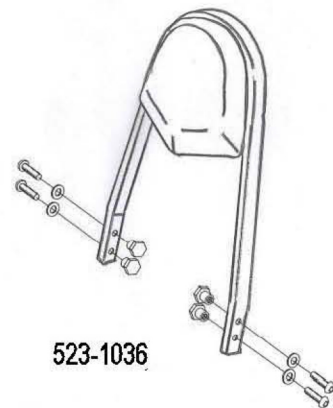

HIGHWAY HAWK
passion for chrome

Sissybar

Suzuki VL1500 LC

Art.no. 523-1036A

Components

1.	Side bracket	2x
2.	Bolt M8 x 50	4x
3.	Washer M8	4x

Model for Suzuki VL1500 LC

© Motorrad Burchard GmbH advises installation by a professional mechanic.
 We do not accept responsibility for improper installation.