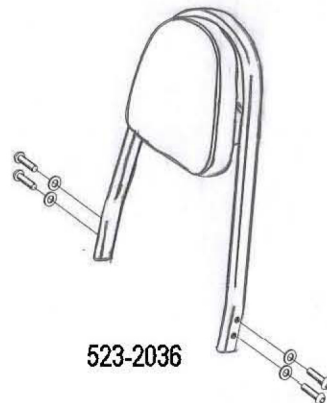

HIGHWAY HAWK
passion for chrome

Sissybar

Suzuki VL1500 LC

Art.no. 523-1036A

Components

1.	Side bracket	2x
2.	Bolt M8 x 50	4x
3.	Washer M8	4x

Model for Suzuki VL1500 LC

© Motorrad Burchard GmbH advises installation by a professional mechanic.
 We do not accept responsibility for improper installation.