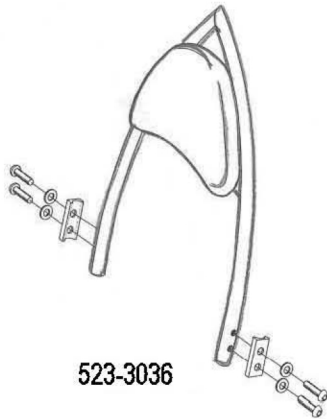

HIGHWAY HAWK
passion for chrome

Sissybar

Suzuki VL1500 LC

Art.no. 523-1036A

Components

1.	Side bracket	2x
2.	Bolt M8 x 50	4x
3.	Washer M8	4x

Model for Suzuki VL1500 LC

© Motorrad Burchard GmbH advises installation by a professional mechanic.
 We do not accept responsibility for improper installation.