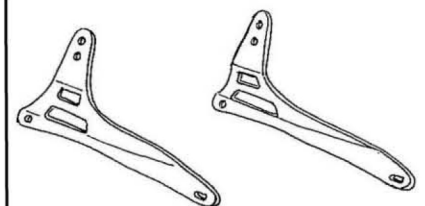

HIGHWAY HAWK
passion for chrome

Sissybar

Suzuki VL1500 LC

Art.no. 523-1036A

Components

1.	Side bracket	2x
2.	Bolt M8 x 50	4x
3.	Washer M8	4x

Model for Suzuki VL1500 LC

© Motorrad Burchard GmbH advises installation by a professional mechanic.
 We do not accept responsibility for improper installation.