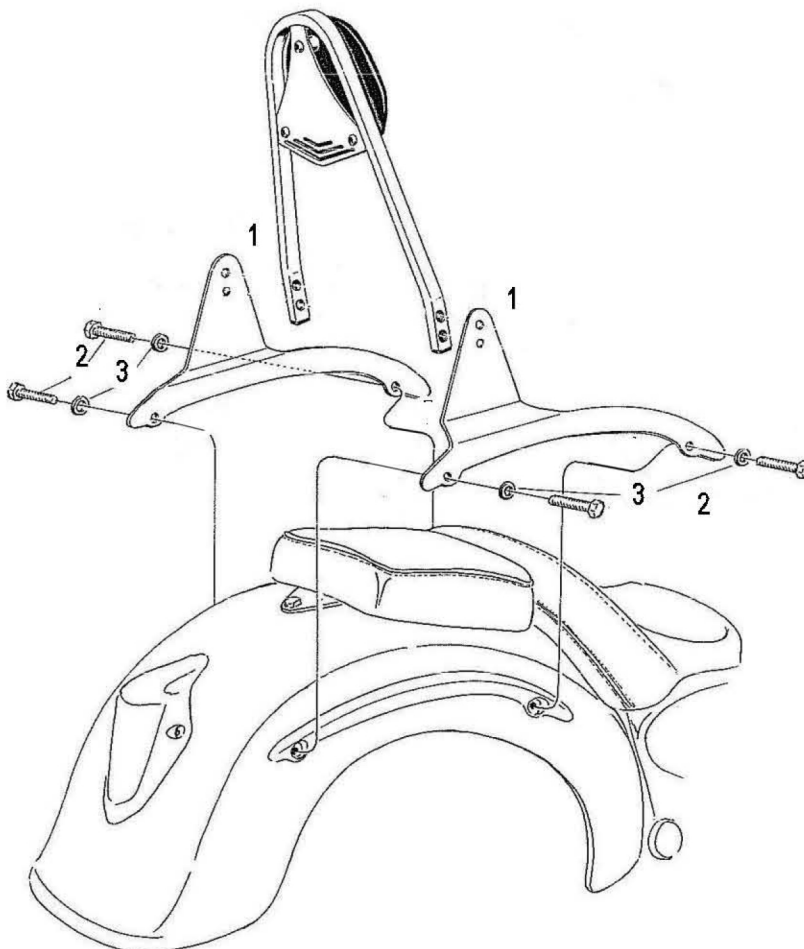

HIGHWAY HAWK
passion for chrome

Sissybar

Suzuki VL1500 LC

Art.no. 523-1036A

Components

1.	Side bracket	2x
2.	Bolt M8 x 50	4x
3.	Washer M8	4x

Model for Suzuki VL1500 LC

© Motorrad Burchard GmbH advises installation by a professional mechanic.
 We do not accept responsibility for improper installation.