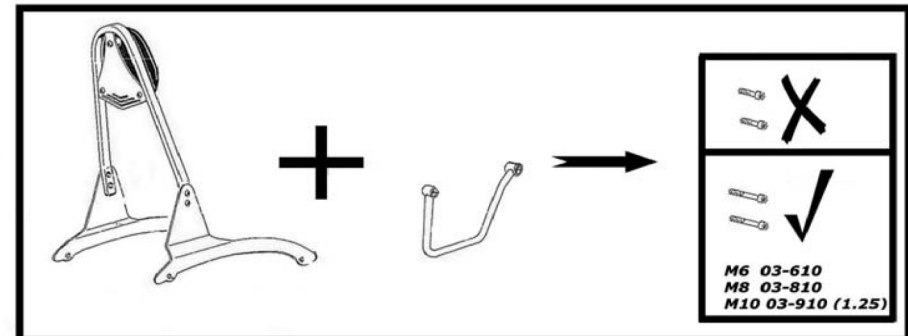

Saddlebag Support 661-031

Components

1	Saddlebag support	2x
2	Plug	4x
3	Bolt M8 x 65	4x

Model for motorcycle

Please check all fixings and mounting points before assembly as listed on the mounting instruction sheet.