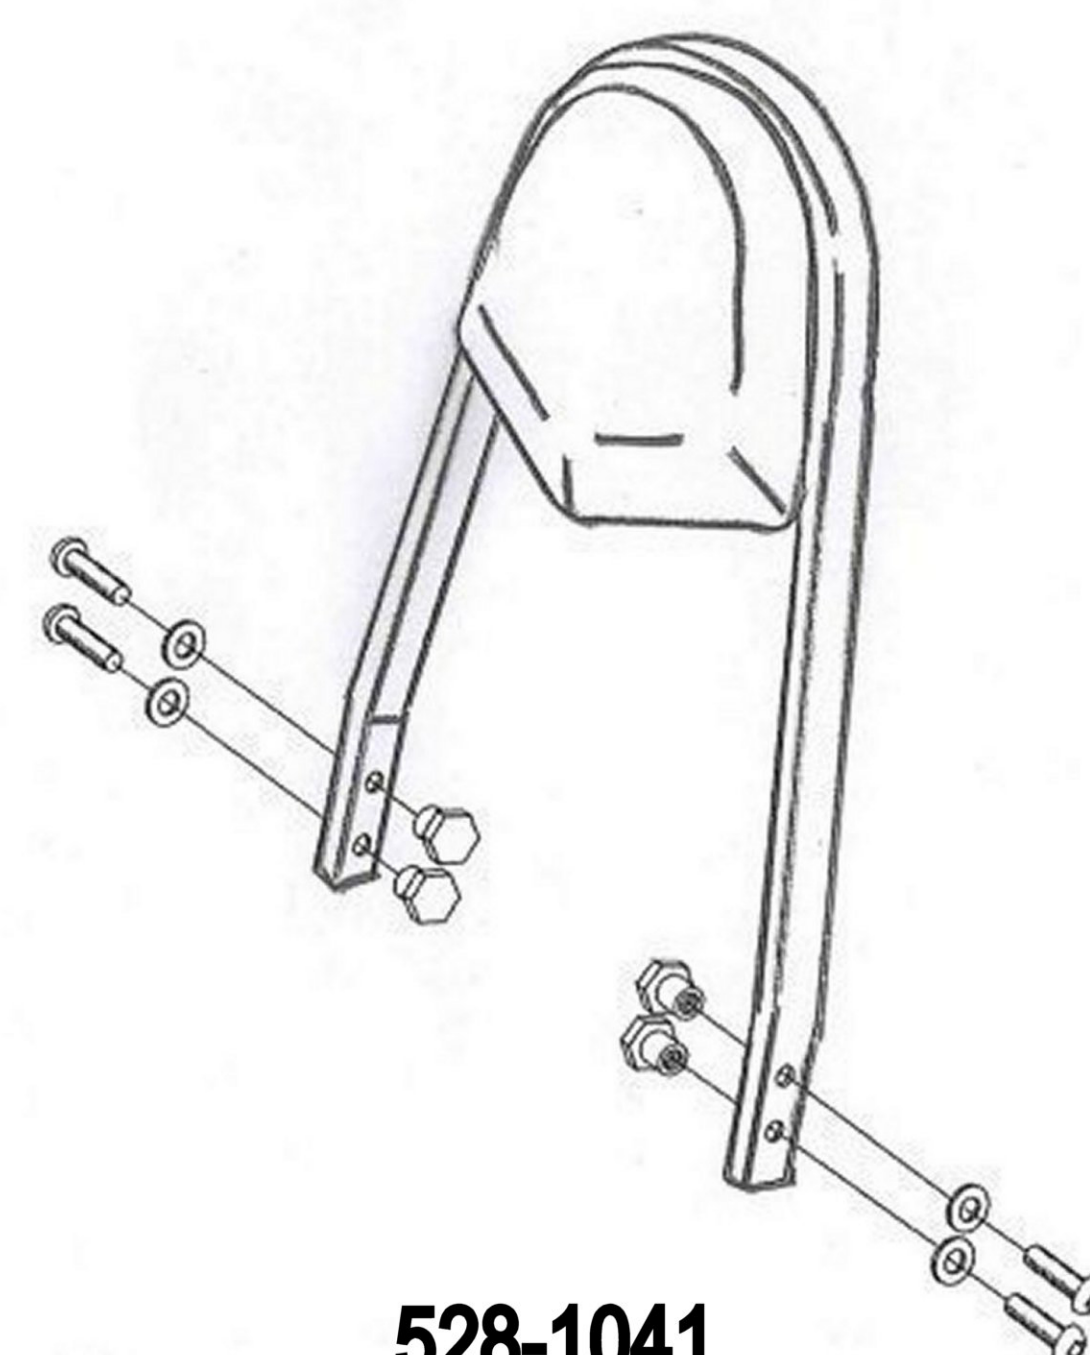

HIGHWAY HAWK
passion for chrome

Sissybar bracket

528-1041A/AB

528-3041

528-2041

528-1041

Components

1	Sissybar bracket	2x
2	Bolt M8 x 25	4x
3	Washer M8	4x
4	Bush Ø20 x 5mm	4x

Model for 528-1041A/AB

Bolt size / thread	Torque		
	Steel	Steel 8.8	Stainless
M5	6Nm	9Nm	4Nm
M6	10Nm	15Nm	7,5Nm
M8	25Nm	37Nm	18Nm
M10X1.25	57Nm	83Nm	37Nm
M12X1.25	101Nm	149Nm	71Nm
M12	87Nm	130Nm	62Nm

This accessory should be mounted by a professional mechanic only.
 MotoLux International B.V. / Highway Hawk can not be held responsible for improper installation.