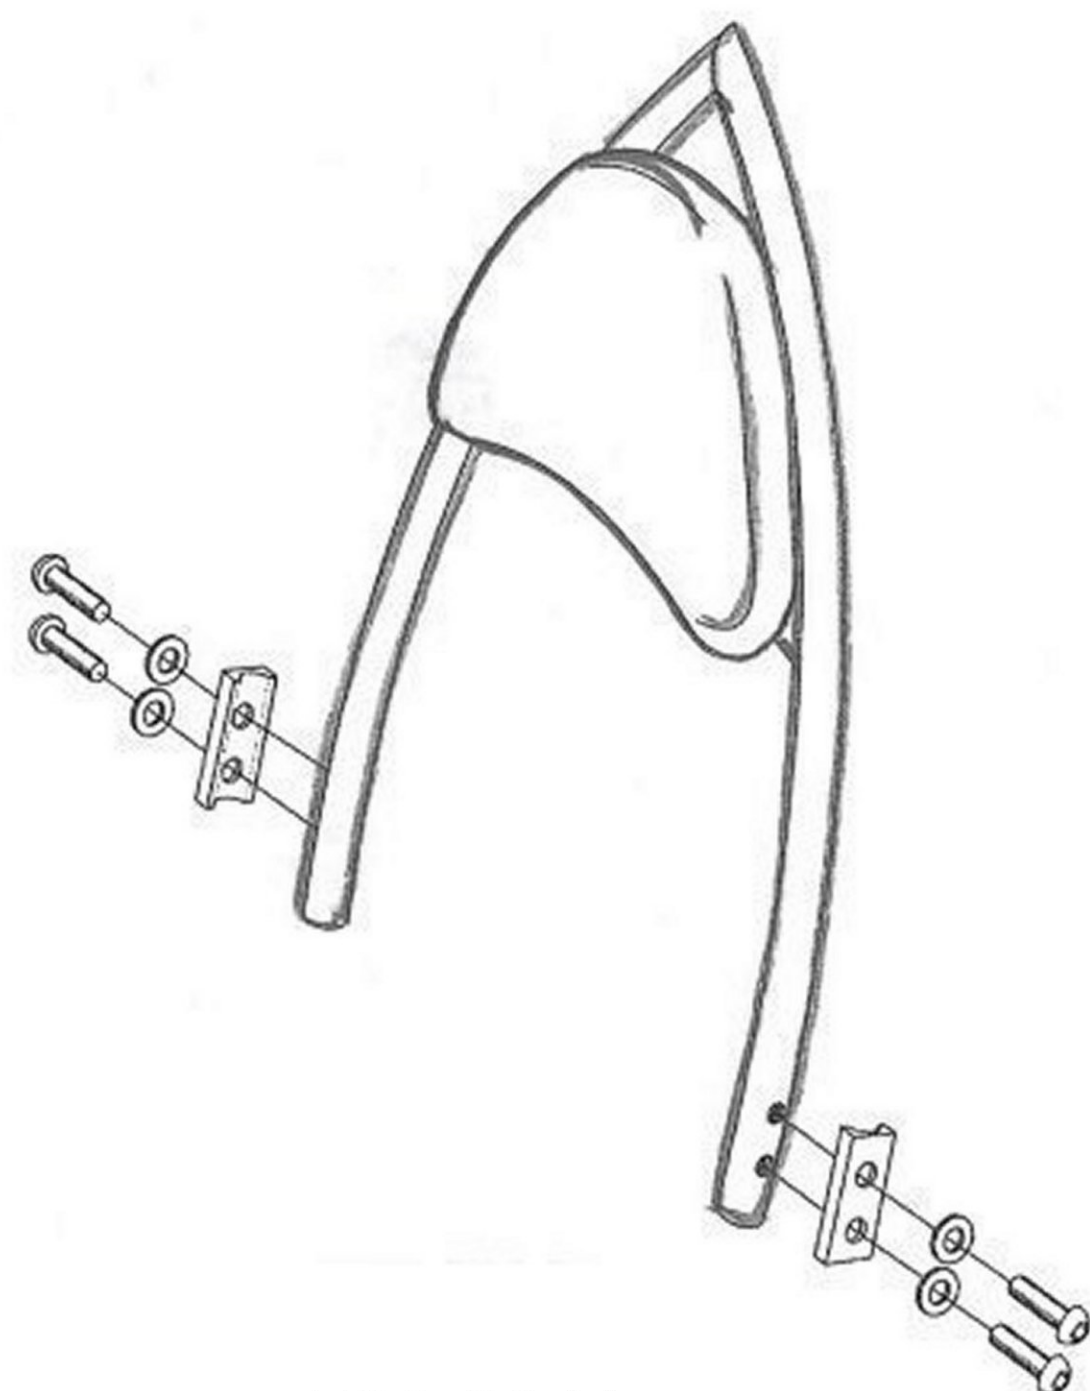

HIGHWAY HAWK
passion for chrome

Sissybar bracket

528-1041A/AB

528-3041

528-2041

528-1041

Components

1	Sissybar bracket	2x
2	Bolt M8 x 25	4x
3	Washer M8	4x
4	Bush Ø20 x 5mm	4x

Model for 528-1041A/AB

Bolt size / thread	Torque		
	Steel	Steel 8.8	Stainless
M5	6Nm	9Nm	4Nm
M6	10Nm	15Nm	7,5Nm
M8	25Nm	37Nm	18Nm
M10X1.25	57Nm	83Nm	37Nm
M12X1.25	101Nm	149Nm	71Nm
M12	87Nm	130Nm	62Nm

This accessory should be mounted by a professional mechanic only.
 MotoLux International B.V. / Highway Hawk can not be held responsible for improper installation.