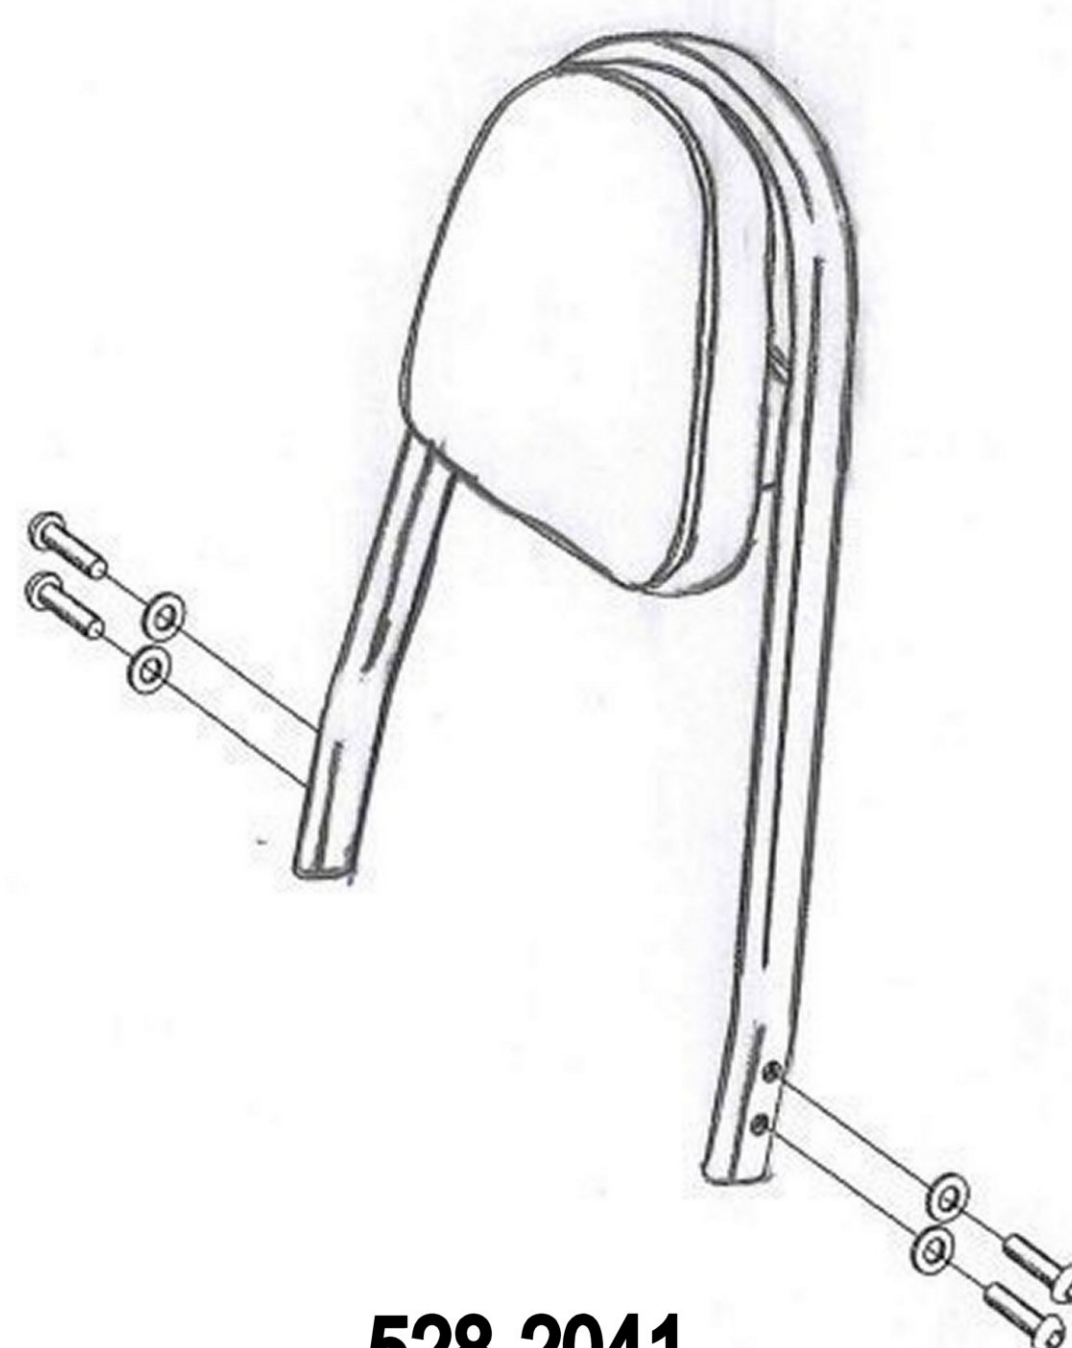

HIGHWAY HAWK
passion for chrome

Sissybar bracket

528-1041A/AB

528-3041

528-2041

528-1041

Components

1	Sissybar bracket	2x
2	Bolt M8 x 25	4x
3	Washer M8	4x
4	Bush Ø20 x 5mm	4x

Model for 528-1041A/AB

Bolt size / thread	Torque		
	Steel	Steel 8.8	Stainless
M5	6Nm	9Nm	4Nm
M6	10Nm	15Nm	7,5Nm
M8	25Nm	37Nm	18Nm
M10X1.25	57Nm	83Nm	37Nm
M12X1.25	101Nm	149Nm	71Nm
M12	87Nm	130Nm	62Nm

This accessory should be mounted by a professional mechanic only.
 MotoLux International B.V. / Highway Hawk can not be held responsible for improper installation.