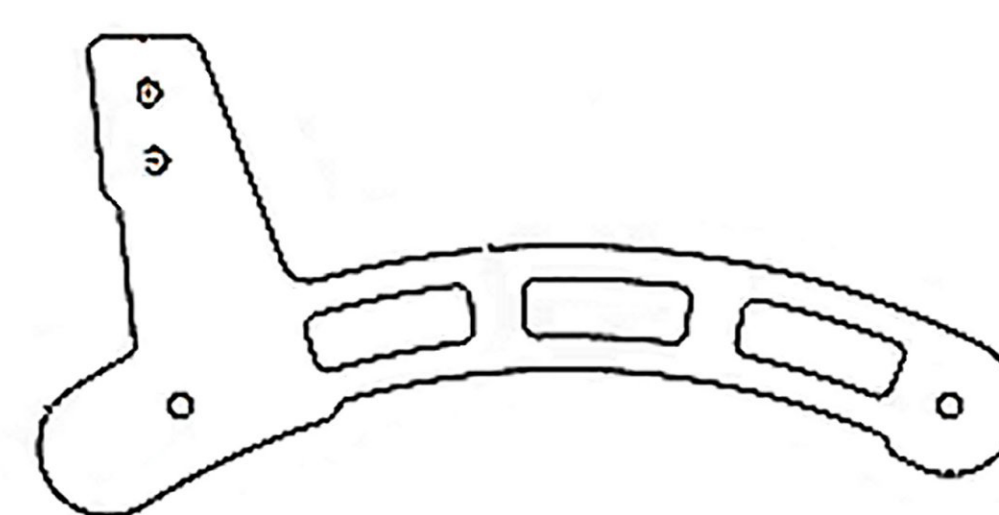

HIGHWAY HAWK
passion for chrome

Sissybar bracket

528-1041A/AB

528-3041

528-2041

528-1041

Components

1	Sissybar bracket	2x
2	Bolt M8 x 25	4x
3	Washer M8	4x
4	Bush Ø20 x 5mm	4x

Model for 528-1041A/AB

Bolt size / thread	Torque		
	Steel	Steel 8.8	Stainless
M5	6Nm	9Nm	4Nm
M6	10Nm	15Nm	7,5Nm
M8	25Nm	37Nm	18Nm
M10X1.25	57Nm	83Nm	37Nm
M12X1.25	101Nm	149Nm	71Nm
M12	87Nm	130Nm	62Nm

This accessory should be mounted by a professional mechanic only.
 MotoLux International B.V. / Highway Hawk can not be held responsible for improper installation.