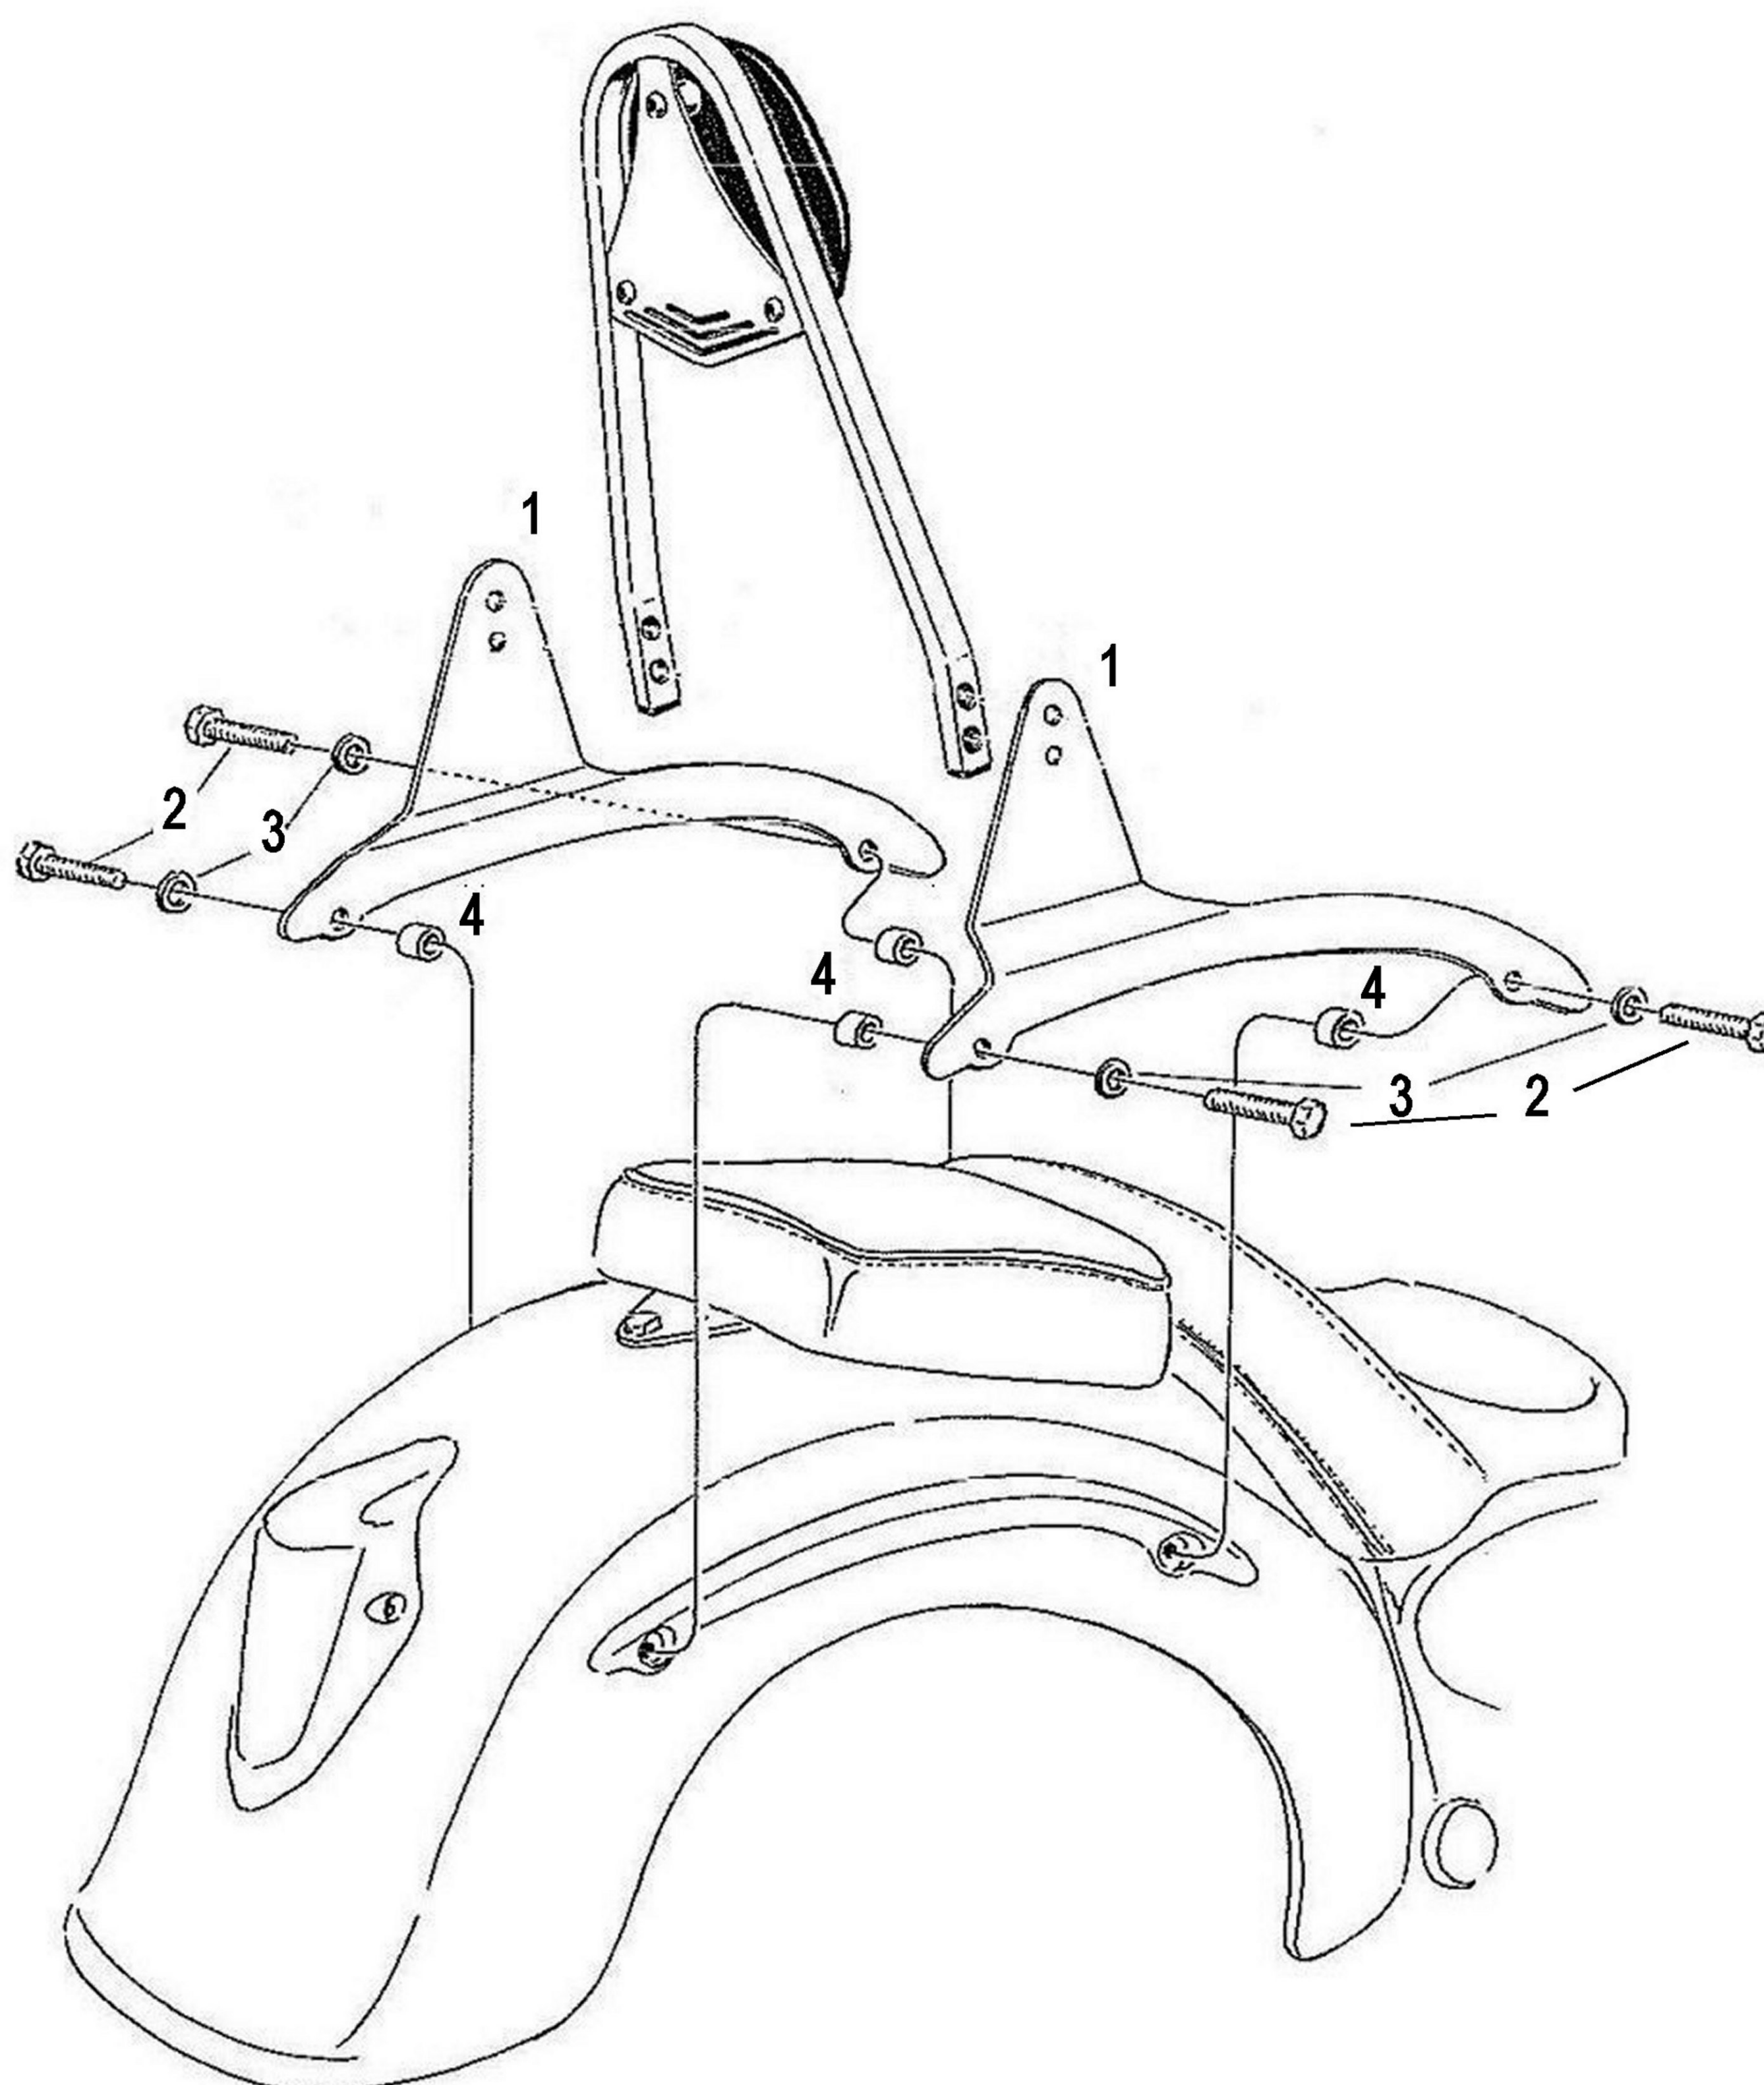

HIGHWAY HAWK
passion for chrome

Sissybar bracket

528-1041A/AB

528-3041

528-2041

528-1041

Components

1	Sissybar bracket	2x
2	Bolt M8 x 25	4x
3	Washer M8	4x
4	Bush Ø20 x 5mm	4x

Model for 528-1041A/AB

Bolt size / thread	Torque		
	Steel	Steel 8.8	Stainless
M5	6Nm	9Nm	4Nm
M6	10Nm	15Nm	7,5Nm
M8	25Nm	37Nm	18Nm
M10X1.25	57Nm	83Nm	37Nm
M12X1.25	101Nm	149Nm	71Nm
M12	87Nm	130Nm	62Nm

This accessory should be mounted by a professional mechanic only.
 MotoLux International B.V. / Highway Hawk can not be held responsible for improper installation.