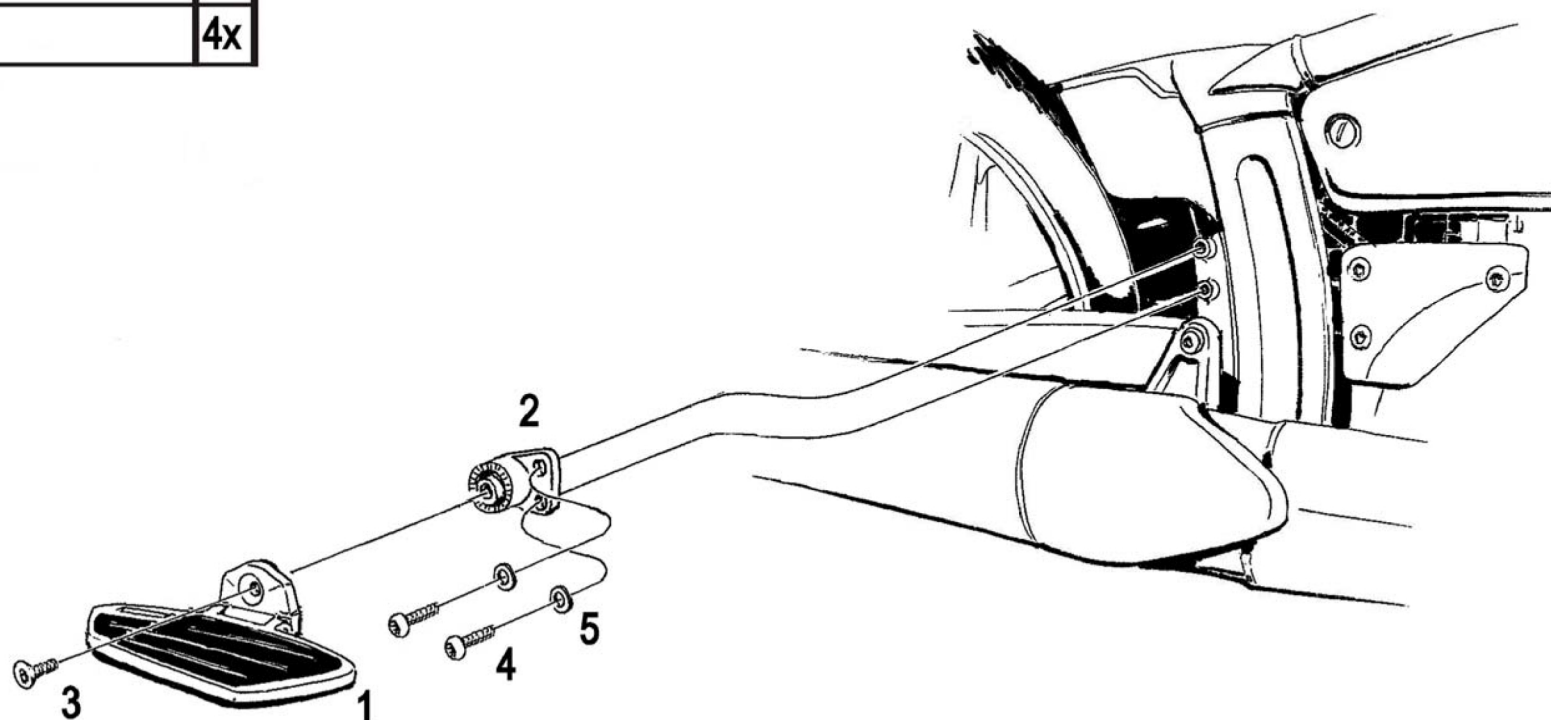

Components

| | | |
|---|------------------|----|
| 1 | Floorboard | 2x |
| 2 | Mounting bracket | 2x |
| 3 | Bolt M12 x 25mm | 2x |
| 4 | Bolt M8 x 20mm | 2x |
| 5 | Washer M8 | 4x |

Please check all fixings and mounting points
before assembly as listed on the mounting instruction sheet.