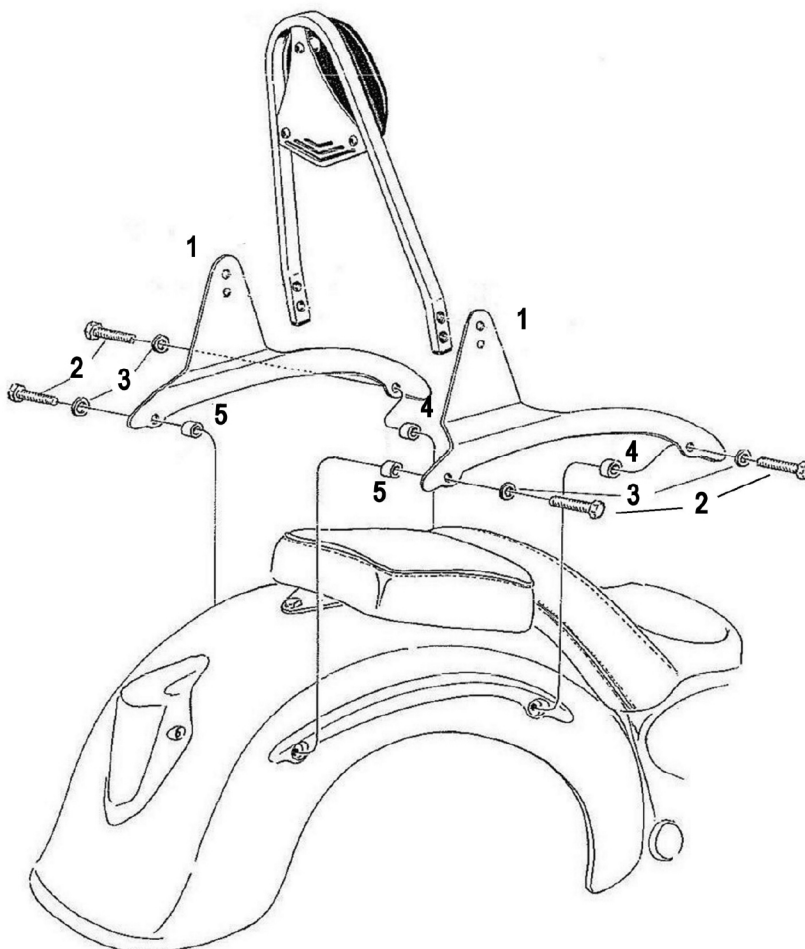

HIGHWAY HAWK
passion for chrome

Sissybar bracket

522-1035A/AB

522-3035

522-2035

522-1035

Components

1	Sissybar bracket	2x
2	Bolt M8x55mm	4x
3	Washer M8	4x
4	Bush Ø18 x 13mm	2x
5	Bush Ø18 x 10mm	2x

Model for: 522-1035A/AB

Bolt size / thread	Torque		
	Steel	Steel 8.8	Stainless
M5	6Nm	9Nm	4Nm
M6	10Nm	15Nm	7,5Nm
M8	25Nm	37Nm	18Nm
M10x1.25	57Nm	83Nm	37Nm
M12x1.25	101Nm	149Nm	71Nm
M12	87Nm	130Nm	62Nm

© Motorrad Burchard GmbH advises installation by a professional mechanic.
 We do not accept responsibility for improper installation.