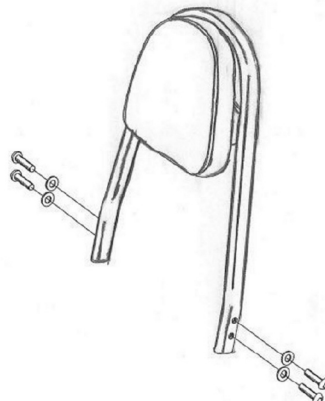

HIGHWAY HAWK
passion for chrome

Sissybar bracket

522-1035A/AB

522-3035

522-2035

522-1035

Components

1	Sissybar bracket	2x
2	Bolt M8x55mm	4x
3	Washer M8	4x
4	Bush Ø18 x 13mm	2x
5	Bush Ø18 x 10mm	2x

Model for: 522-1035A/AB

Bolt size / thread	Torque		
	Steel	Steel 8.8	Stainless
M5	6Nm	9Nm	4Nm
M6	10Nm	15Nm	7,5Nm
M8	25Nm	37Nm	18Nm
M10x1.25	57Nm	83Nm	37Nm
M12x1.25	101Nm	149Nm	71Nm
M12	87Nm	130Nm	62Nm

© Motorrad Burchard GmbH advises installation by a professional mechanic.
 We do not accept responsibility for improper installation.