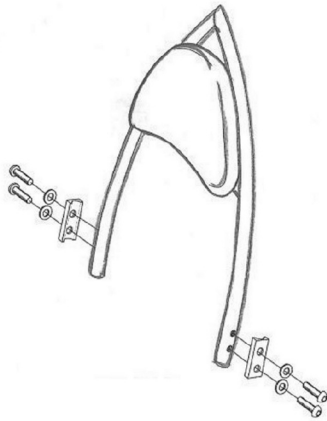

HIGHWAY HAWK
passion for chrome

Sissybar bracket

522-1035A/AB

522-3035

522-2035

522-1035

Components

1	Sissybar bracket	2x
2	Bolt M8x55mm	4x
3	Washer M8	4x
4	Bush Ø18 x 13mm	2x
5	Bush Ø18 x 10mm	2x

Model for: 522-1035A/AB

Bolt size / thread	Torque		
	Steel	Steel 8.8	Stainless
M5	6Nm	9Nm	4Nm
M6	10Nm	15Nm	7,5Nm
M8	25Nm	37Nm	18Nm
M10x1.25	57Nm	83Nm	37Nm
M12x1.25	101Nm	149Nm	71Nm
M12	87Nm	130Nm	62Nm

© Motorrad Burchard GmbH advises installation by a professional mechanic.
 We do not accept responsibility for improper installation.