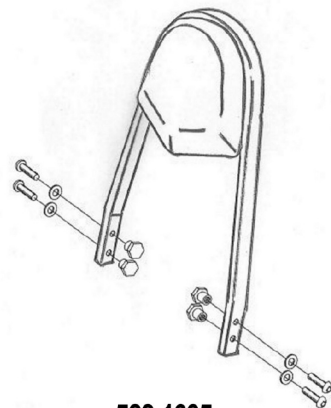

HIGHWAY HAWK
passion for chrome

Sissybar bracket

522-1035A/AB

522-3035

522-2035

522-1035

Components

1	Sissybar bracket	2x
2	Bolt M8x55mm	4x
3	Washer M8	4x
4	Bush Ø18 x 13mm	2x
5	Bush Ø18 x 10mm	2x

Model for: 522-1035A/AB

Bolt size / thread	Torque		
	Steel	Steel 8.8	Stainless
M5	6Nm	9Nm	4Nm
M6	10Nm	15Nm	7,5Nm
M8	25Nm	37Nm	18Nm
M10x1.25	57Nm	83Nm	37Nm
M12x1.25	101Nm	149Nm	71Nm
M12	87Nm	130Nm	62Nm

© Motorrad Burchard GmbH advises installation by a professional mechanic.
 We do not accept responsibility for improper installation.