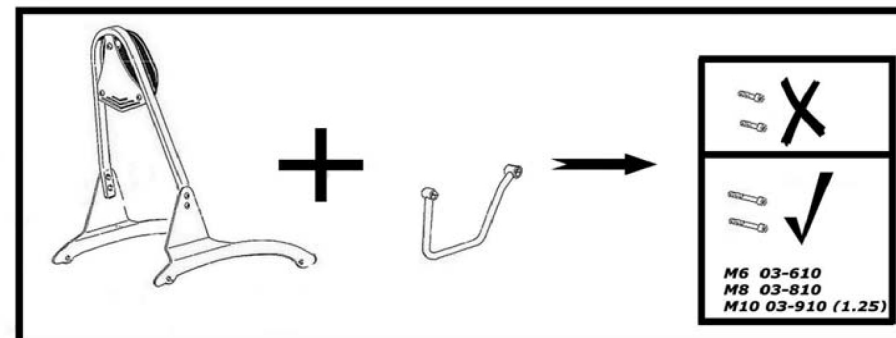

Saddlebag Support 663-026

Components

1	Saddlebag support	2x
2	Plug	4x
3	Bolt M8 x 50	4x

Model for motorcycle

Please check all fixings and mounting points before assembly as listed on the mounting instruction sheet.