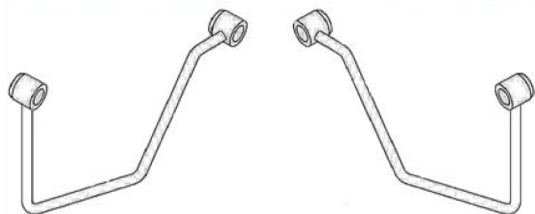

Saddlebag Support 663-026

Components

1	Saddlebag support	2x
2	Plug	4x
3	Bolt M8 x 50	4x

Model for motorcycle

Please check all fixings and mounting points before assembly as listed on the mounting instruction sheet.