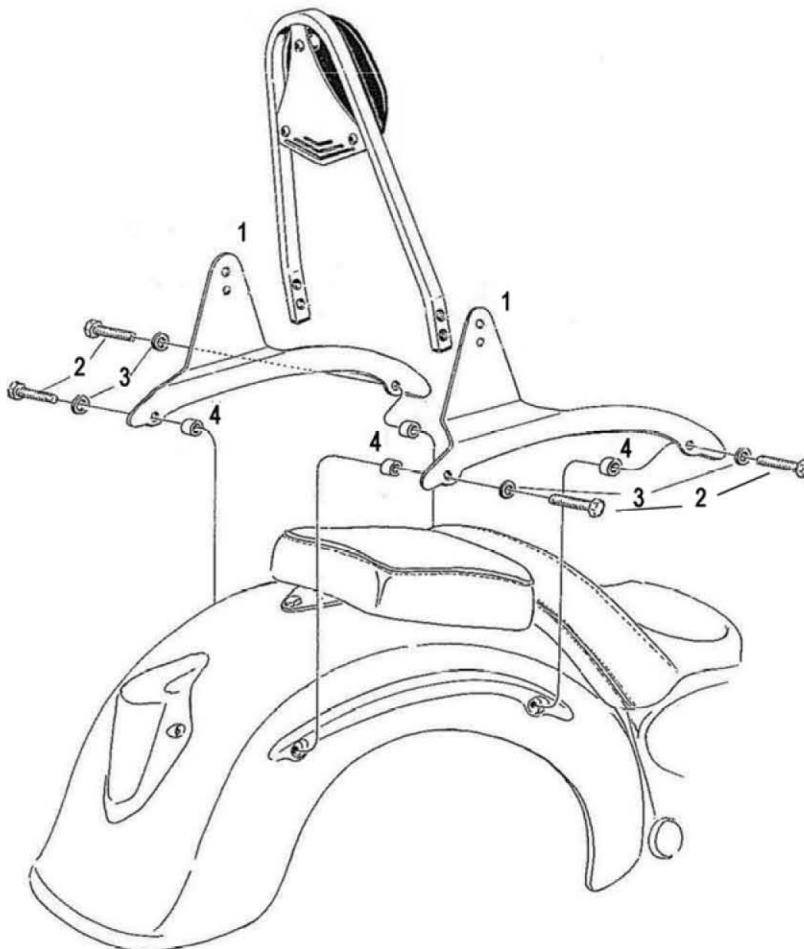

HIGHWAY HAWK

passion for chrome

Sissybar bracket

Honda VT750C2B / Phantom

Art.Nr. 521-1049A

521-3049

521-2049

521-1049

Components

1	Sissybar bracket	2x
2	Bolt M10 (1.25) X 50	4x
3	Washer M10	4x
4	Bush Ø18 x 5	4x

Model for: Honda VT750C2B/ Phantom

© Motorrad Burchard GmbH advises installation by a professional mechanic.
We do not accept responsibility for improper installation.