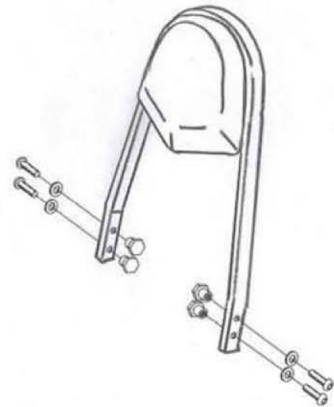

HIGHWAY HAWK

passion for chrome

Sissybar bracket

Honda VT750C2B / Phantom

Art.Nr. 521-1049A

521-3049

521-2049

521-1049

Components

1	Sissybar bracket	2x
2	Bolt M10 (1.25) X 50	4x
3	Washer M10	4x
4	Bush Ø18 x 5	4x

Model for: Honda VT750C2B/ Phantom

© Motorrad Burchard GmbH advises installation by a professional mechanic.
We do not accept responsibility for improper installation.