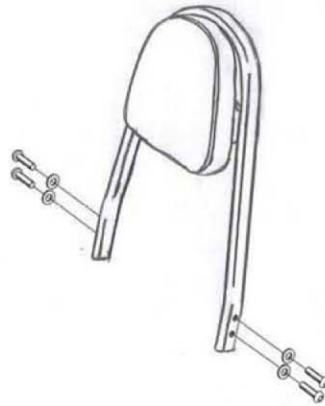

HIGHWAY HAWK

passion for chrome

Sissybar bracket

Honda VT750C2B / Phantom

Art.Nr. 521-1049A

521-3049

521-2049

521-1049

Components

1	Sissybar bracket	2x
2	Bolt M10 (1.25) X 50	4x
3	Washer M10	4x
4	Bush Ø18 x 5	4x

Model for: Honda VT750C2B/ Phantom

© Motorrad Burchard GmbH advises installation by a professional mechanic.
We do not accept responsibility for improper installation.