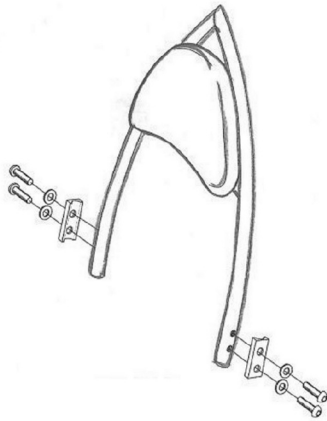

**HIGHWAY HAWK**  
*passion for chrome*

Sissybar bracket

**522-1035A/AB**

522-3035

522-2035

522-1035

**Components**

1	Sissybar bracket	2x
2	Bolt M8x55mm	4x
3	Washer M8	4x
4	Bush Ø18 x 13mm	2x
5	Bush Ø18 x 10mm	2x

Model for: 522-1035A/AB

Bolt size / thread	Torque		
	Steel	Steel 8.8	Stainless
M5	6Nm	9Nm	4Nm
M6	10Nm	15Nm	7,5Nm
M8	25Nm	37Nm	18Nm
M10x1.25	57Nm	83Nm	37Nm
M12x1.25	101Nm	149Nm	71Nm
M12	87Nm	130Nm	62Nm

© Motorrad Burchard GmbH advises installation by a professional mechanic.  
 We do not accept responsibility for improper installation.