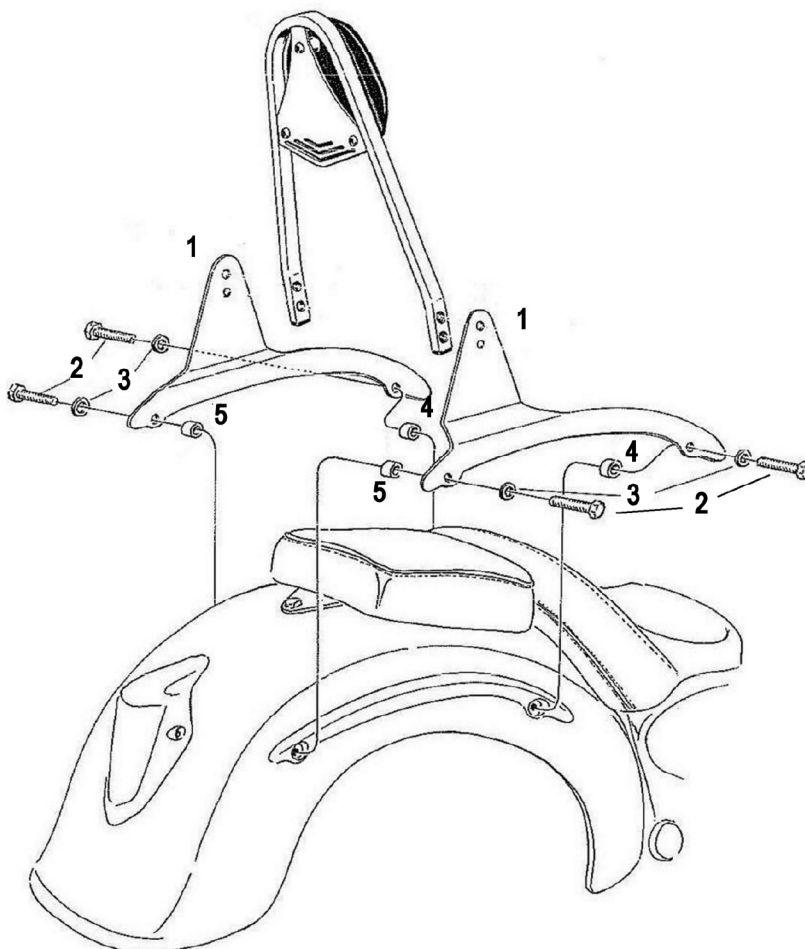

**HIGHWAY HAWK**  
*passion for chrome*

Sissybar bracket

**522-1035A/AB**

522-3035

522-2035

522-1035

**Components**

1	Sissybar bracket	2x
2	Bolt M8x55mm	4x
3	Washer M8	4x
4	Bush Ø18 x 13mm	2x
5	Bush Ø18 x 10mm	2x

Model for: 522-1035A/AB

Bolt size / thread	Torque		
	Steel	Steel 8.8	Stainless
M5	6Nm	9Nm	4Nm
M6	10Nm	15Nm	7,5Nm
M8	25Nm	37Nm	18Nm
M10x1.25	57Nm	83Nm	37Nm
M12x1.25	101Nm	149Nm	71Nm
M12	87Nm	130Nm	62Nm

© Motorrad Burchard GmbH advises installation by a professional mechanic.  
 We do not accept responsibility for improper installation.