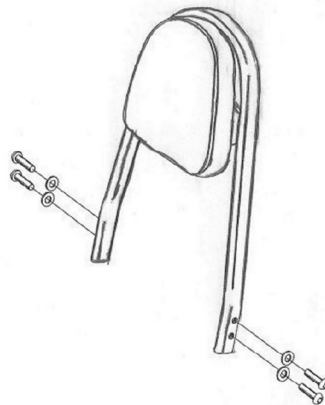

**HIGHWAY HAWK**  
*passion for chrome*

Sissybar bracket

**522-1035A/AB**

522-3035

522-2035

522-1035

**Components**

1	Sissybar bracket	2x
2	Bolt M8x55mm	4x
3	Washer M8	4x
4	Bush Ø18 x 13mm	2x
5	Bush Ø18 x 10mm	2x

Model for: 522-1035A/AB

Bolt size / thread	Torque		
	Steel	Steel 8.8	Stainless
M5	6Nm	9Nm	4Nm
M6	10Nm	15Nm	7,5Nm
M8	25Nm	37Nm	18Nm
M10x1.25	57Nm	83Nm	37Nm
M12x1.25	101Nm	149Nm	71Nm
M12	87Nm	130Nm	62Nm

© Motorrad Burchard GmbH advises installation by a professional mechanic.  
 We do not accept responsibility for improper installation.