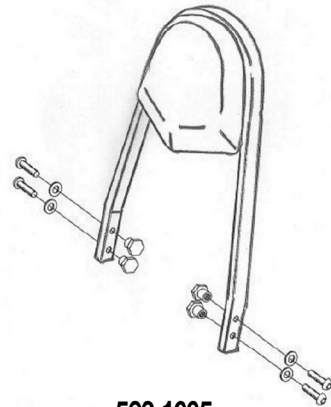

**HIGHWAY HAWK**  
*passion for chrome*

Sissybar bracket

**522-1035A/AB**

522-3035

522-2035

522-1035

**Components**

1	Sissybar bracket	2x
2	Bolt M8x55mm	4x
3	Washer M8	4x
4	Bush Ø18 x 13mm	2x
5	Bush Ø18 x 10mm	2x

Model for: 522-1035A/AB

Bolt size / thread	Torque		
	Steel	Steel 8.8	Stainless
M5	6Nm	9Nm	4Nm
M6	10Nm	15Nm	7,5Nm
M8	25Nm	37Nm	18Nm
M10x1.25	57Nm	83Nm	37Nm
M12x1.25	101Nm	149Nm	71Nm
M12	87Nm	130Nm	62Nm

© Motorrad Burchard GmbH advises installation by a professional mechanic.  
 We do not accept responsibility for improper installation.