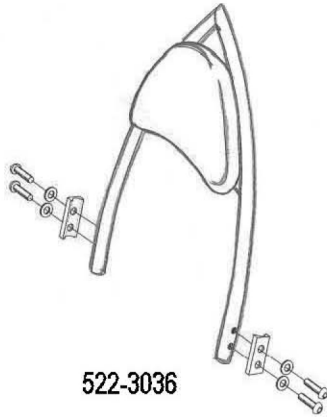

**HIGHWAY HAWK**  
*passion for chrome*

**Sissybar**

Yamaha XV1600 Wild/Roadstar

Art.no. 522-1036A

**Components**

1	Mounting Strut	2x
2	Allenhead bolt M8 x 45mm	4x
3	Washer M8	4x
4	Spacer Ø15,5 x Ø8,5 x 16mm	4x

Model for Yamaha XV1600 Wild/Roadstar

© Motorrad Burchard GmbH advises installation by a professional mechanic.  
 We do not accept responsibility for improper installation.

© Motorrad Burchard GmbH  
 Lemgo – Germany