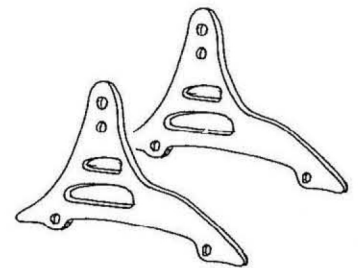

**HIGHWAY HAWK**  
*passion for chrome*

**Sissybar**

Yamaha XV1600 Wild/Roadstar

Art.no. 522-1036A

**Components**

1	Mounting Strut	2x
2	Allenhead bolt M8 x 45mm	4x
3	Washer M8	4x
4	Spacer Ø15,5 x Ø8,5 x 16mm	4x

Model for Yamaha XV1600 Wild/Roadstar

© Motorrad Burchard GmbH advises installation by a professional mechanic.  
 We do not accept responsibility for improper installation.

© Motorrad Burchard GmbH  
 Lemgo – Germany