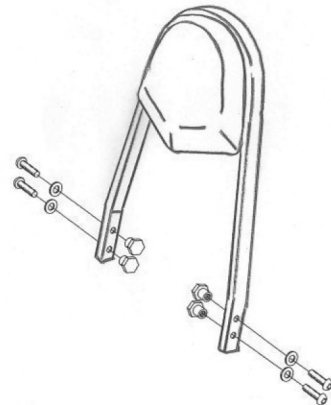

HIGHWAY HAWK
passion for chrome

**Sissybar for:
 Yamaha XV950 Bolt
 522-1034 A/AB**

Arch

Tube

Wide

Components

1	Sissybar bracket	2
2	M8 x 60mm	2
3	M8 x 65mm	2
4	Bush Ø14 x 5mm	2
5	Bush Ø14 x 9mm	2
6	Washer M8	4

Model for:
 Yamaha XV950 Bolt