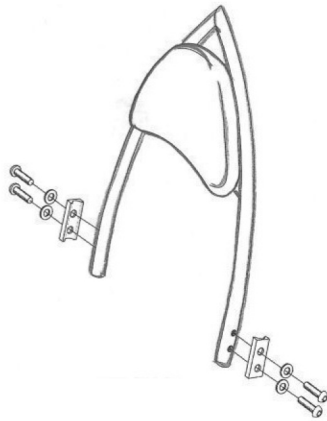

HIGHWAY HAWK
passion for chrome

**Sissybar for:
 Yamaha XV950 Bolt
 522-1034 A/AB**

Arch

Tube

Wide

Components

1	Sissybar bracket	2
2	M8 x 60mm	2
3	M8 x 65mm	2
4	Bush Ø14 x 5mm	2
5	Bush Ø14 x 9mm	2
6	Washer M8	4

Model for:
 Yamaha XV950 Bolt