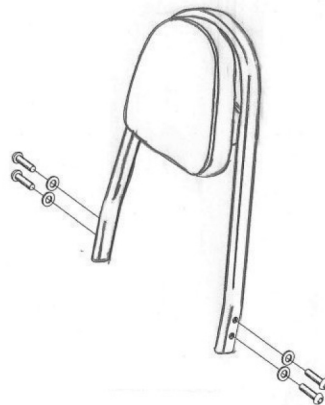

HIGHWAY HAWK
passion for chrome

**Sissybar for:
 Yamaha XV950 Bolt
 522-1034 A/AB**

Arch

Tube

Wide

Components

1	Sissybar bracket	2
2	M8 x 60mm	2
3	M8 x 65mm	2
4	Bush Ø14 x 5mm	2
5	Bush Ø14 x 9mm	2
6	Washer M8	4

Model for:
 Yamaha XV950 Bolt