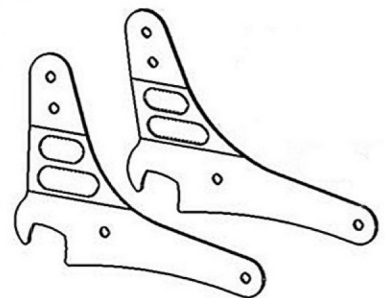

HIGHWAY HAWK
passion for chrome

**Sissybar for:
 Yamaha XV950 Bolt
 522-1034 A/AB**

Arch

Tube

Wide

Components

1	Sissybar bracket	2
2	M8 x 60mm	2
3	M8 x 65mm	2
4	Bush Ø14 x 5mm	2
5	Bush Ø14 x 9mm	2
6	Washer M8	4

Model for:
 Yamaha XV950 Bolt