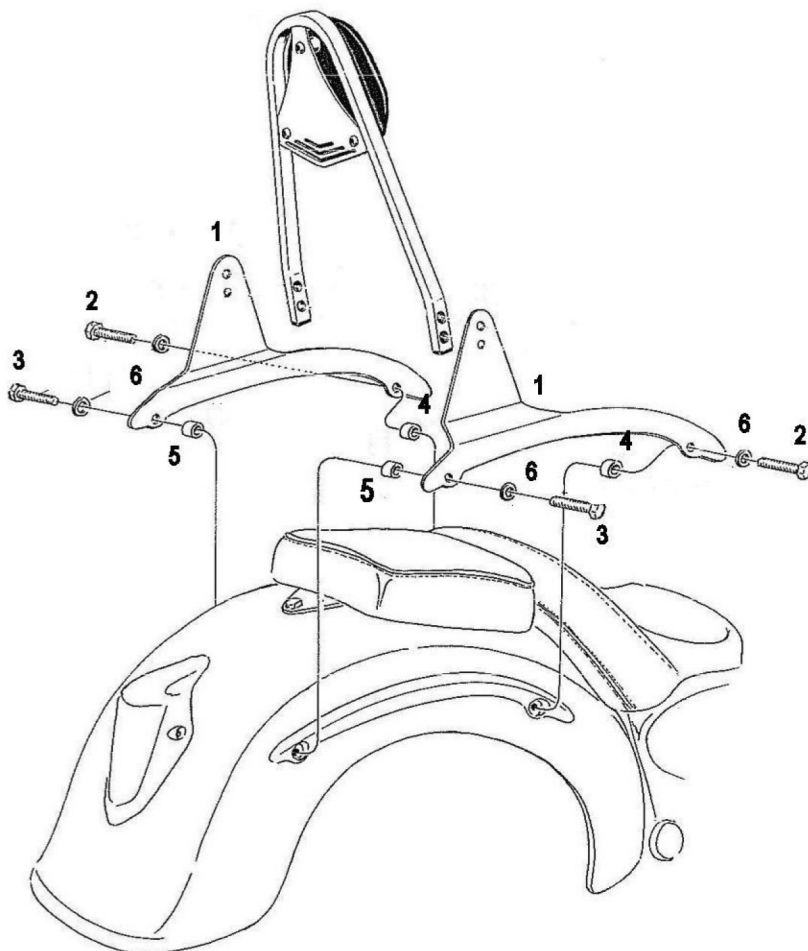

HIGHWAY HAWK
passion for chrome

**Sissybar for:
 Yamaha XV950 Bolt
 522-1034 A/AB**

Arch

Tube

Wide

Components

1	Sissybar bracket	2
2	M8 x 60mm	2
3	M8 x 65mm	2
4	Bush Ø14 x 5mm	2
5	Bush Ø14 x 9mm	2
6	Washer M8	4

Model for:
 Yamaha XV950 Bolt