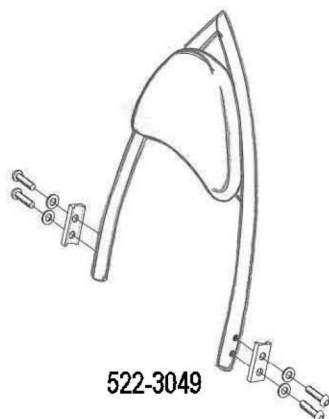

**HIGHWAY HAWK**  
*passion for chrome*

**Sissybar**  
**Yamaha XVS 950A**  
Art.no.522-1049A

**Components**

1	Side bracket	2x
2	Bolt M8 x 60	2x
3	Bolt M8 x 70	2x
4	Washer M8	4x
5	Spacer Ø18 x 20	2x
6	Spacer Ø18 x 28	2x

Model for Yamaha XVS950A

© Motorrad Burchard GmbH advises installation by a professional mechanic.  
 We do not accept responsibility for improper installation.

© Motorrad Burchard GmbH  
 Lemgo – Germany