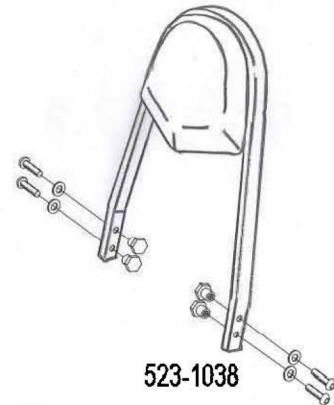

HIGHWAY HAWK

passion for chrome

Sissybar

Suzuki VL800 / C800 M800 <'10

Art.no. 523-1038A

523-3038

523-2038

523-1038

Components

1.	Side bracket	2x
2.	Bolt M8 x 65	4x
3.	Washer M8	4x
4.	Spacer Ø16 x 8	4x

Model for Suzuki VL800 / C800 M800 <'10

© Motorrad Burchard GmbH advises installation by a professional mechanic.
We do not accept responsibility for improper installation.