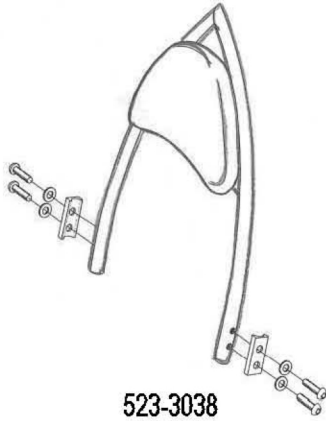

HIGHWAY HAWK

passion for chrome

Sissybar

Suzuki VL800 / C800 M800 <'10

Art.no. 523-1038A

523-3038

523-2038

523-1038

Components

1.	Side bracket	2x
2.	Bolt M8 x 65	4x
3.	Washer M8	4x
4.	Spacer Ø16 x 8	4x

Model for Suzuki VL800 / C800 M800 <'10

© Motorrad Burchard GmbH advises installation by a professional mechanic.
We do not accept responsibility for improper installation.