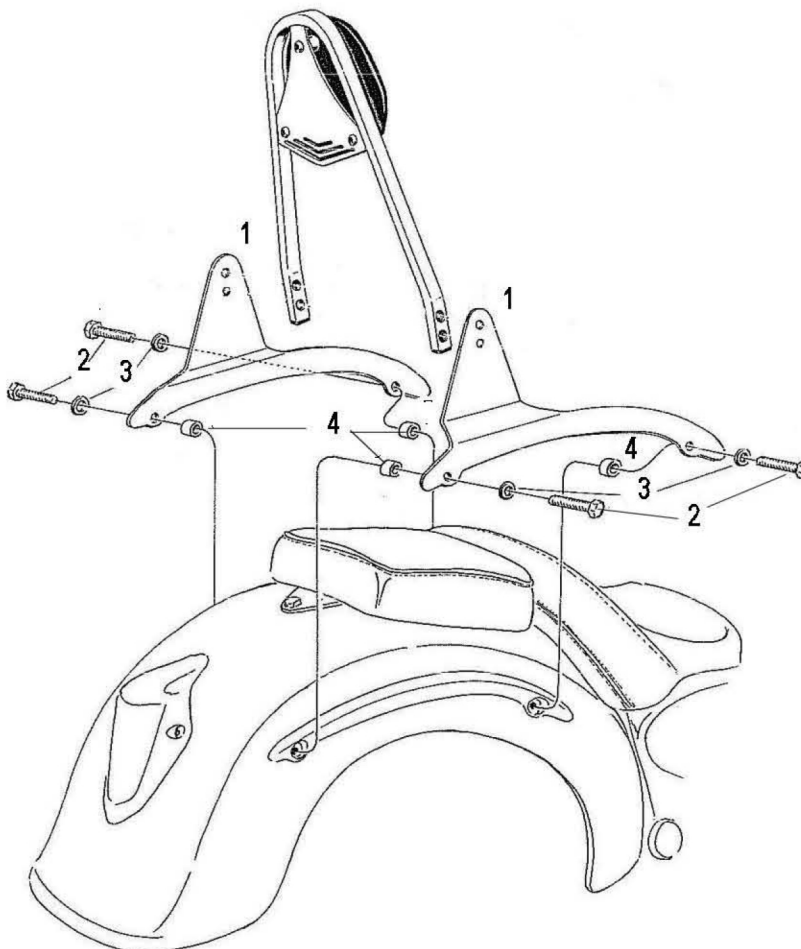

HIGHWAY HAWK

passion for chrome

Sissybar

Suzuki VL800 / C800 M800 <'10

Art.no. 523-1038A

523-3038

523-2038

523-1038

Components

1.	Side bracket	2x
2.	Bolt M8 x 65	4x
3.	Washer M8	4x
4.	Spacer Ø16 x 8	4x

Model for Suzuki VL800 / C800 M800 <'10

© Motorrad Burchard GmbH advises installation by a professional mechanic.
We do not accept responsibility for improper installation.