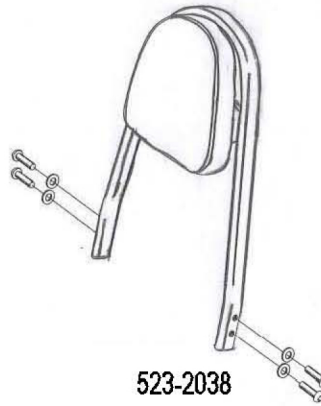

HIGHWAY HAWK

passion for chrome

Sissybar

Suzuki VL800 / C800 M800 <'10

Art.no. 523-1038A

523-3038

523-2038

523-1038

Components

1.	Side bracket	2x
2.	Bolt M8 x 65	4x
3.	Washer M8	4x
4.	Spacer Ø16 x 8	4x

Model for Suzuki VL800 / C800 M800 <'10

© Motorrad Burchard GmbH advises installation by a professional mechanic.
We do not accept responsibility for improper installation.