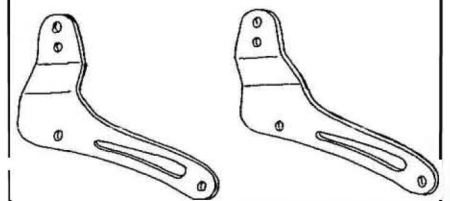

HIGHWAY HAWK

passion for chrome

Sissybar

Suzuki VL800 / C800 M800 <'10

Art.no. 523-1038A

523-3038

523-2038

523-1038

Components

1.	Side bracket	2x
2.	Bolt M8 x 65	4x
3.	Washer M8	4x
4.	Spacer Ø16 x 8	4x

Model for Suzuki VL800 / C800 M800 <'10

© Motorrad Burchard GmbH advises installation by a professional mechanic.
We do not accept responsibility for improper installation.