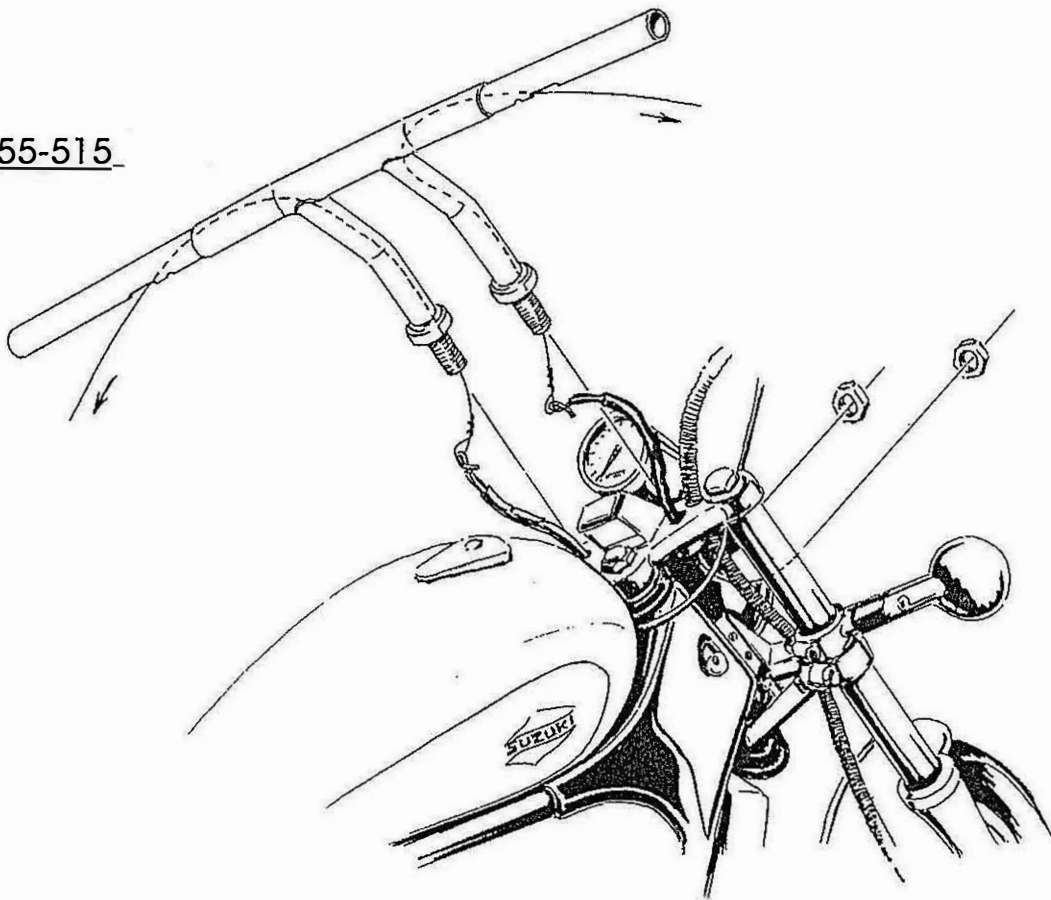

HIGHWAY HAWK

passion for chrome

Wishbone Bar

Suzuki VS 1400

Art. no. 55-515

Art. no. 55-515

Copyright - Motorrad Burchard
GmbH - Lemgo Germany