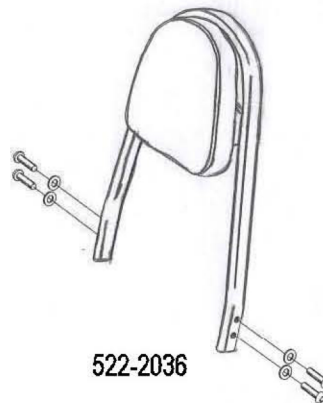

HIGHWAY HAWK
passion for chrome

Sissybar

Yamaha XV1600 Wild/Roadstar

Art.no. 522-1036A

Components

1	Mounting Strut	2x
2	Allenhead bolt M8 x 45mm	4x
3	Washer M8	4x
4	Spacer Ø15,5 x Ø8,5 x 16mm	4x

Model for Yamaha XV1600 Wild/Roadstar