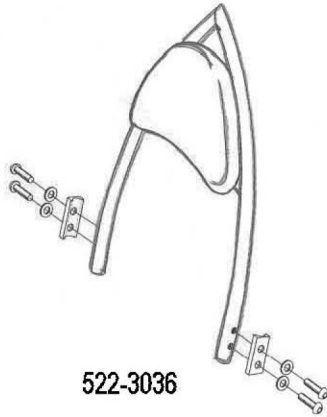

HIGHWAY HAWK
passion for chrome

Sissybar

Yamaha XV1600 Wild/Roadstar

Art.no. 522-1036A

Components

1	Mounting Strut	2x
2	Allenhead bolt M8 x 45mm	4x
3	Washer M8	4x
4	Spacer Ø15,5 x Ø8,5 x 16mm	4x

Model for Yamaha XV1600 Wild/Roadstar