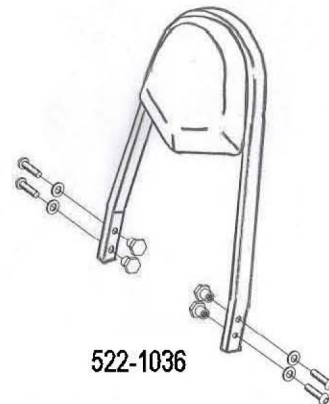

HIGHWAY HAWK
passion for chrome

Sissybar

Yamaha XV1600 Wild/Roadstar

Art.no. 522-1036A

Components

1	Mounting Strut	2x
2	Allenhead bolt M8 x 45mm	4x
3	Washer M8	4x
4	Spacer Ø15,5 x Ø8,5 x 16mm	4x

Model for Yamaha XV1600 Wild/Roadstar