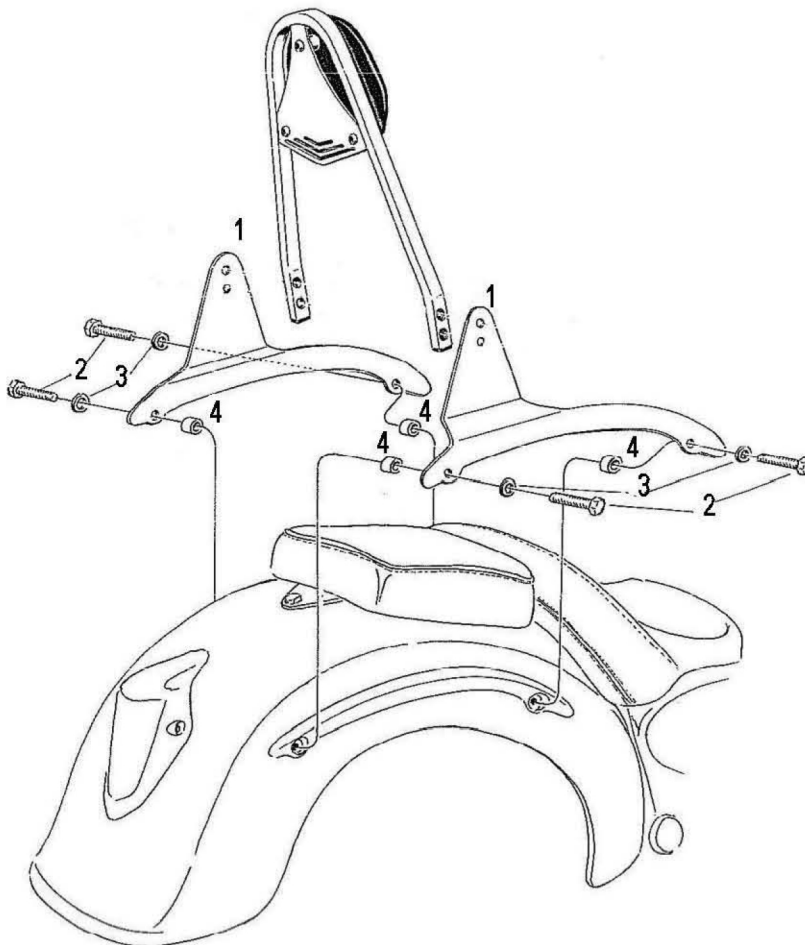

HIGHWAY HAWK
passion for chrome

Sissybar

Yamaha XV1600 Wild/Roadstar

Art.no. 522-1036A

Components

1	Mounting Strut	2x
2	Allenhead bolt M8 x 45mm	4x
3	Washer M8	4x
4	Spacer Ø15,5 x Ø8,5 x 16mm	4x

Model for Yamaha XV1600 Wild/Roadstar