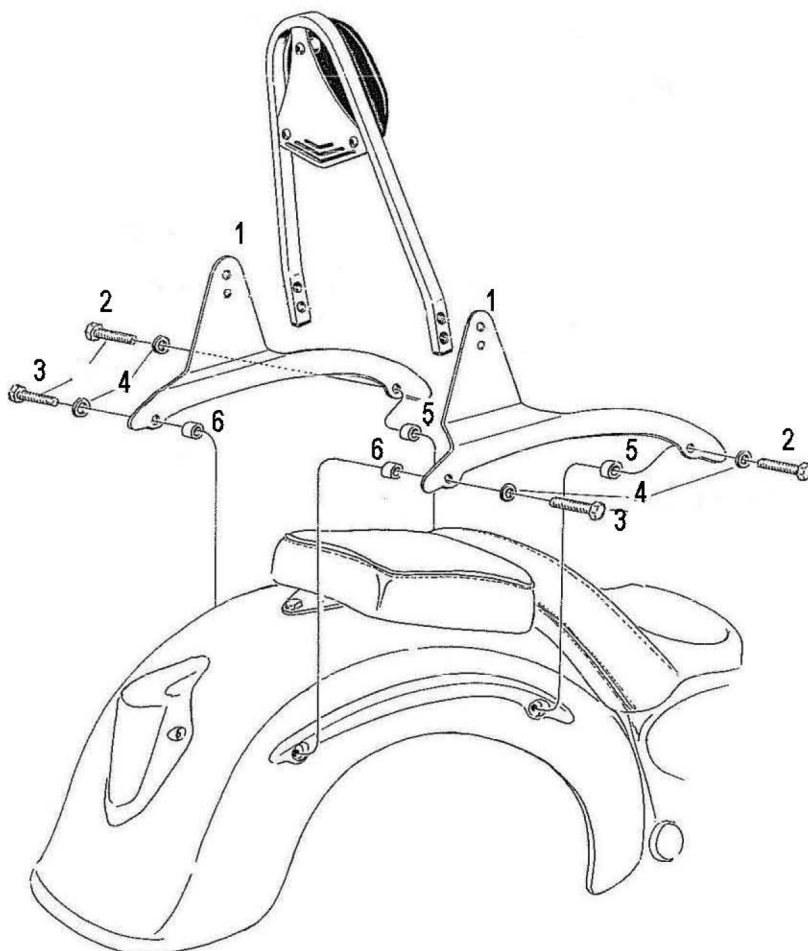

HIGHWAY HAWK
passion for chrome

Sissybar
Yamaha XVS 950A
Art.no.522-1049A

Components

1	Side bracket	2x
2	Bolt M8 x 60	2x
3	Bolt M8 x 70	2x
4	Washer M8	4x
5	Spacer Ø18 x 20	2x
6	Spacer Ø18 x 28	2x

Model for Yamaha XVS950A