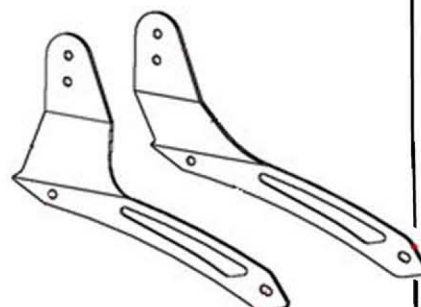

HIGHWAY HAWK
passion for chrome

Sissybar
Yamaha XVS 950A
Art.no.522-1049A

Components

1	Side bracket	2x
2	Bolt M8 x 60	2x
3	Bolt M8 x 70	2x
4	Washer M8	4x
5	Spacer Ø18 x 20	2x
6	Spacer Ø18 x 28	2x

Model for Yamaha XVS950A