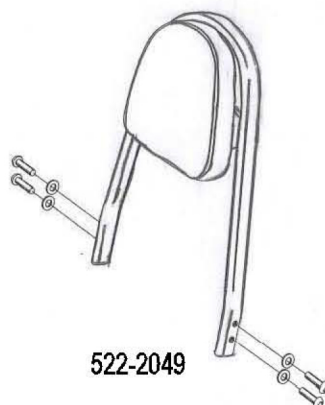

HIGHWAY HAWK
passion for chrome

Sissybar
Yamaha XVS 950A
Art.no.522-1049A

Components

1	Side bracket	2x
2	Bolt M8 x 60	2x
3	Bolt M8 x 70	2x
4	Washer M8	4x
5	Spacer Ø18 x 20	2x
6	Spacer Ø18 x 28	2x

Model for Yamaha XVS950A