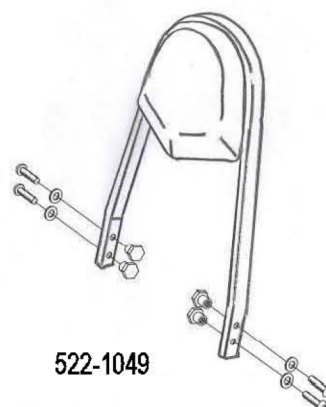

HIGHWAY HAWK
passion for chrome

Sissybar
Yamaha XVS 950A
Art.no.522-1049A

Components

1	Side bracket	2x
2	Bolt M8 x 60	2x
3	Bolt M8 x 70	2x
4	Washer M8	4x
5	Spacer Ø18 x 20	2x
6	Spacer Ø18 x 28	2x

Model for Yamaha XVS950A