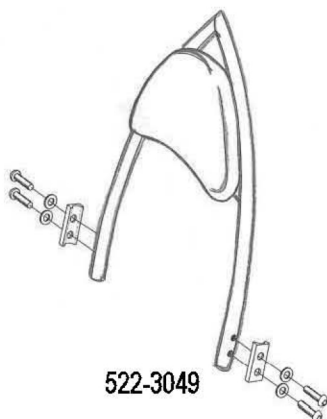

HIGHWAY HAWK
passion for chrome

Sissybar
Yamaha XVS 950A
Art.no.522-1049A

Components

1	Side bracket	2x
2	Bolt M8 x 60	2x
3	Bolt M8 x 70	2x
4	Washer M8	4x
5	Spacer Ø18 x 20	2x
6	Spacer Ø18 x 28	2x

Model for Yamaha XVS950A