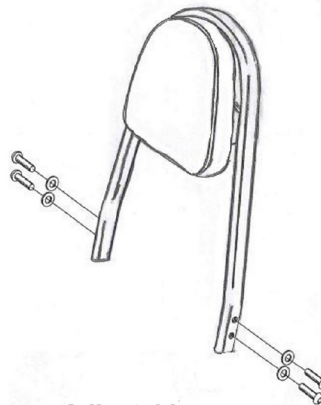

HIGHWAY HAWK
passion for chrome

Sissybar

Art. no: 528-1040A

Arch

Adjustable

Wide

Components

1	Sissybar bracket	2x
2	Bolt M8 x 55mm	2x
3	Bolt M8 x 60mm	2x
4	Washer M8	4x
5	Bush 35mm	2x
6	Bush 30mm	2x