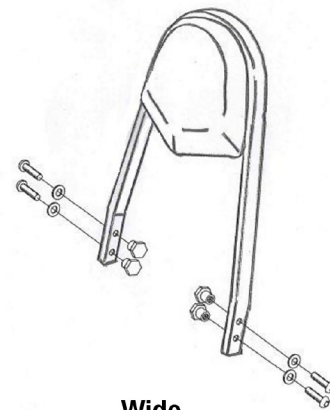

HIGHWAY HAWK
passion for chrome

Sissybar

Art. no: 528-1040A

Arch

Adjustable

Wide

Components

1	Sissybar bracket	2x
2	Bolt M8 x 55mm	2x
3	Bolt M8 x 60mm	2x
4	Washer M8	4x
5	Bush 35mm	2x
6	Bush 30mm	2x