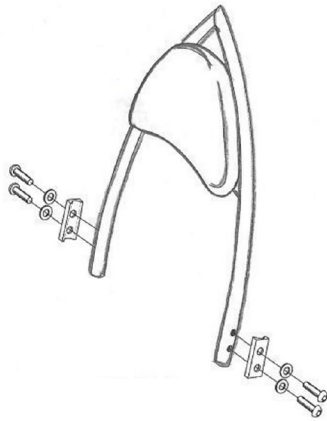

HIGHWAY HAWK
passion for chrome

Sissybar

Art. no: 528-1040A

Arch

Adjustable

Wide

Components

1	Sissybar bracket	2x
2	Bolt M8 x 55mm	2x
3	Bolt M8 x 60mm	2x
4	Washer M8	4x
5	Bush 35mm	2x
6	Bush 30mm	2x