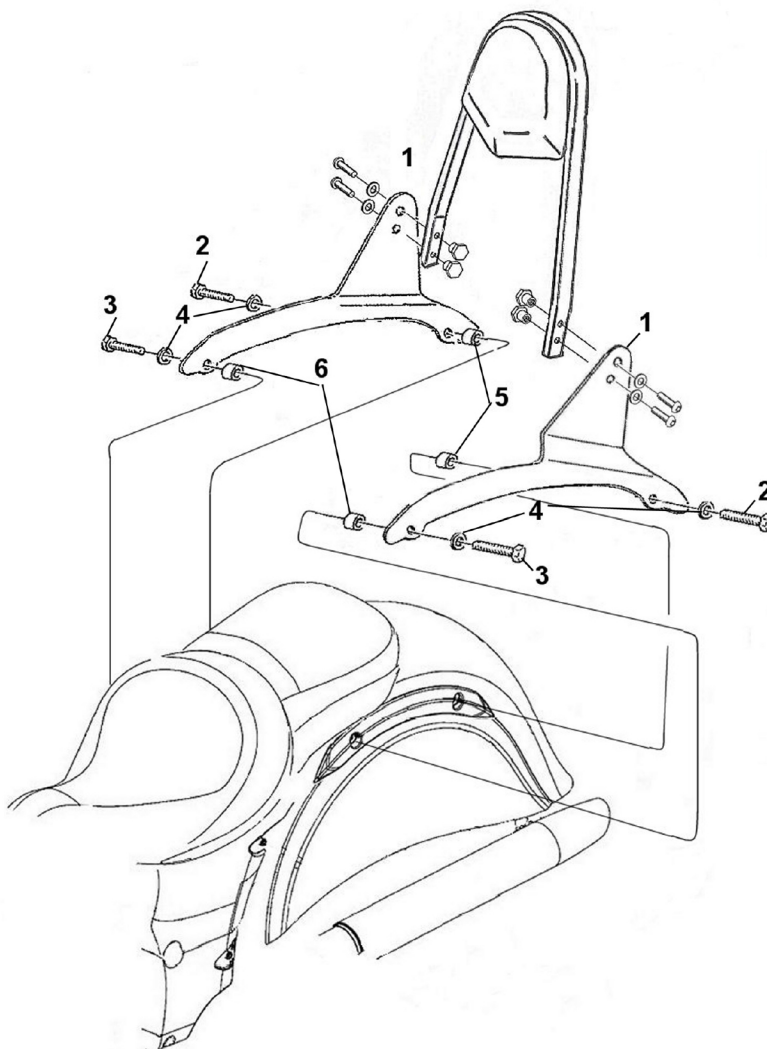

HIGHWAY HAWK
passion for chrome

Sissybar

Art. no: 528-1040A

Arch

Adjustable

Wide

Components

1	Sissybar bracket	2x
2	Bolt M8 x 55mm	2x
3	Bolt M8 x 60mm	2x
4	Washer M8	4x
5	Bush 35mm	2x
6	Bush 30mm	2x