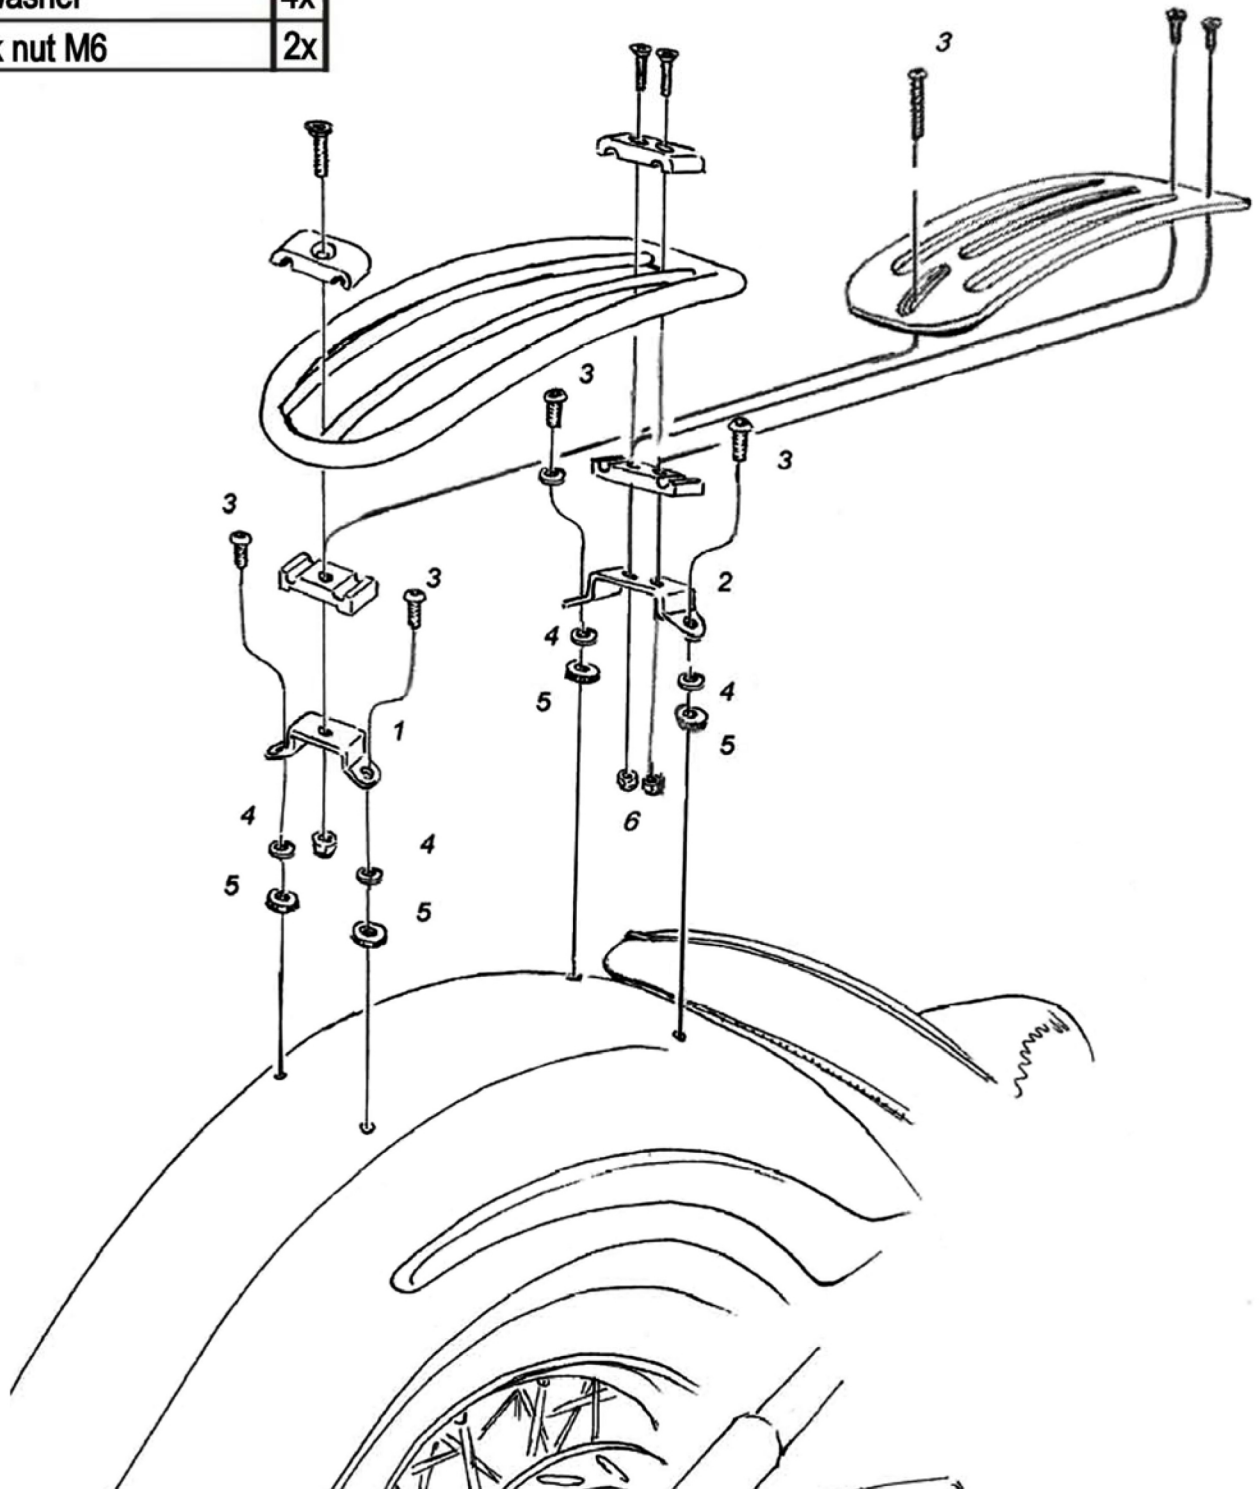

HIGHWAY HAWK

passion for chrome

Solo mounting kit for aluminum or Tubular solorack

Art.no. 662-045

Components

1	Mounting bracket No.1	1x
2	Mounting bracket No.2	1x
3	Bolt M8 x 16mm	5x
4	Washer M8	4x
5	Foam washer	4x
6	Selflock nut M6	2x