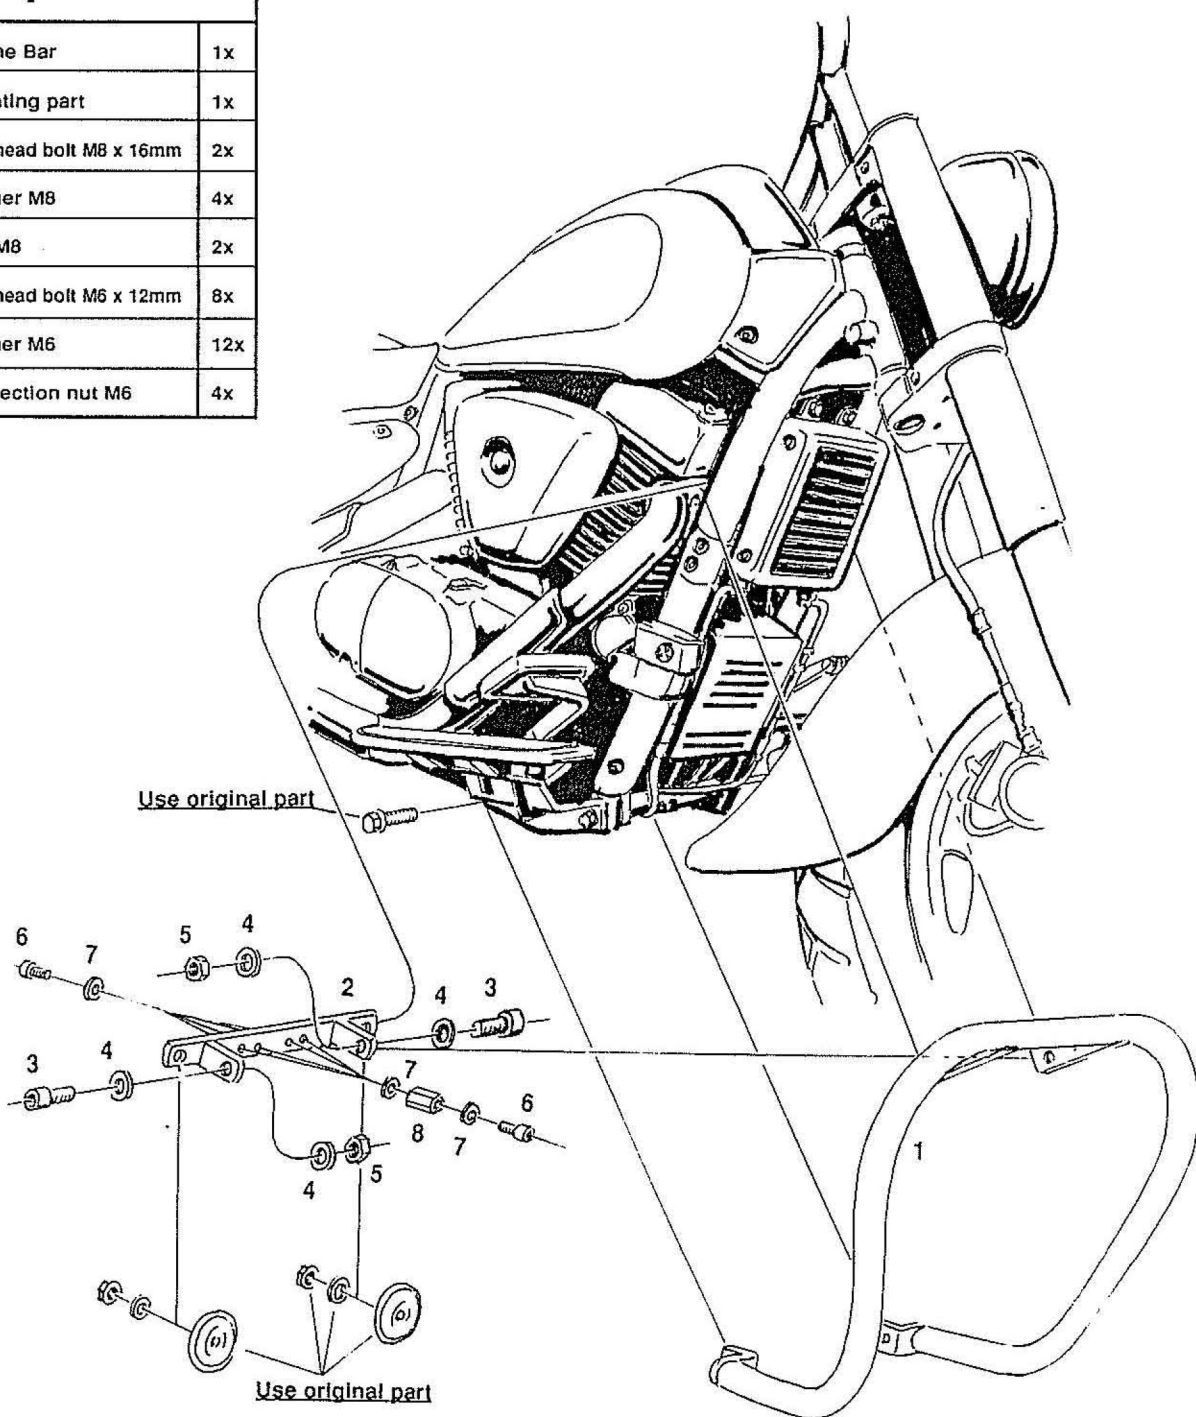

HIGHWAY HAWK
passion for chrome

Engine Bar Suzuki VL1500

Art. no. 593-016

Components

1	Engine Bar	1x
2	Mounting part	1x
3	Allenhead bolt M8 x 16mm	2x
4	Washer M8	4x
5	Nut M8	2x
6	Allenhead bolt M6 x 12mm	8x
7	Washer M6	12x
8	Connection nut M6	4x