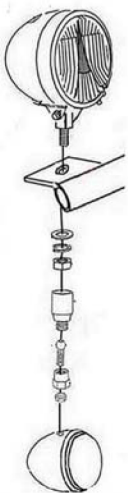

## Spotlight Bracket

For models see: HighwayHawk.com

**Art.no. 683-119**

### Components

1	Spotlight bracket 1	1x
2	Spotlight bracket 2	1x
3	Bolt M8 x 16mm	2x
4	Spring washer M8	2x
5	Washer M8	2x
6	Plug	2x

For spotlights check

**WWW.HIGHWAYHAWK.COM**

or the latest Highway Hawk catalogue.

Optional:  
68-1011 / 1021  
Turnsignal-Kit  
Turnsignal: 68-7011

Please check all fixings and mounting points before assembly as listed on the mounting instruction sheet.

© Motorrad Burchard GmbH advises installation by a professional mechanic. We do not accept responsibility for improper installation.