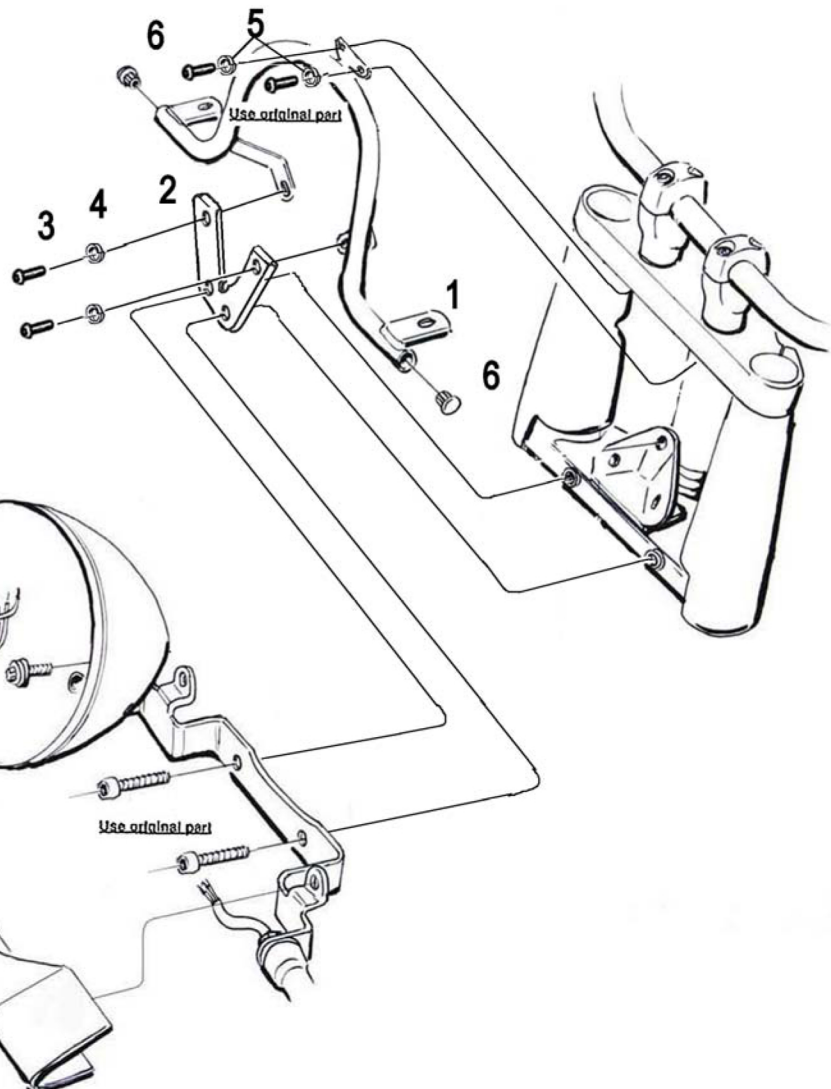

### Components

1	Spotlight bracket 1	1x
2	Spotlight bracket 2	1x
3	Bolt M8 x 16mm	2x
4	Spring washer M8	2x
5	Washer M8	2x
6	Plug	2x

For spotlights check

**WWW.HIGHWAYHAWK.COM**

or the latest Highway Hawk catalogue.