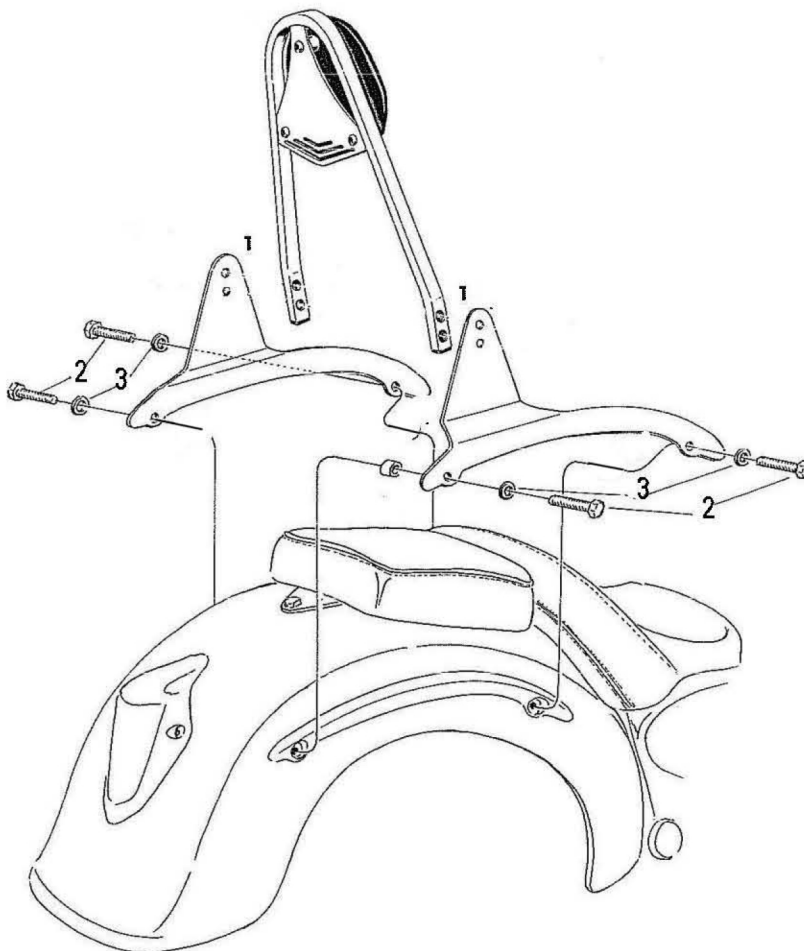

HIGHWAY HAWK
passion for chrome

Sissybar
 Honda VT750DC Black Widow
 Art.no. 521-1044A

521-2044

521-1044

Components

1	Mounting Strut	2x
2	Allenhead bolt M10 x 1,25 x 50mm	4x
3	Washer M10	4x

Model for Honda VT750DC Black Widow