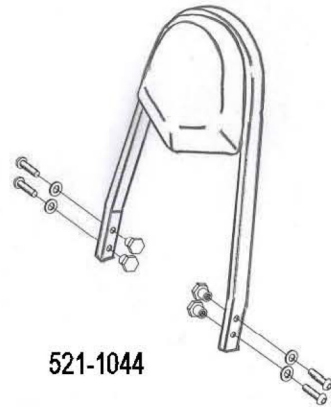

HIGHWAY HAWK
passion for chrome

Sissybar
 Honda VT750DC Black Widow
 Art.no. 521-1044A

521-2044

521-1044

Components

1	Mounting Strut	2x
2	Allenhead bolt M10 x 1,25 x 50mm	4x
3	Washer M10	4x

Model for Honda VT750DC Black Widow