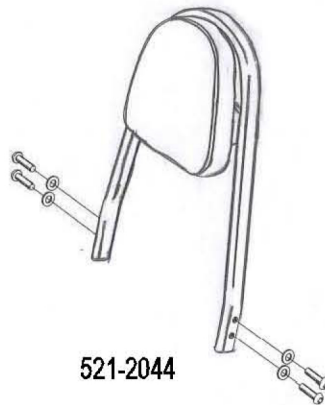

HIGHWAY HAWK
passion for chrome

Sissybar
 Honda VT750DC Black Widow
 Art.no. 521-1044A

521-2044

521-1044

Components

1	Mounting Strut	2x
2	Allenhead bolt M10 x 1,25 x 50mm	4x
3	Washer M10	4x

Model for Honda VT750DC Black Widow