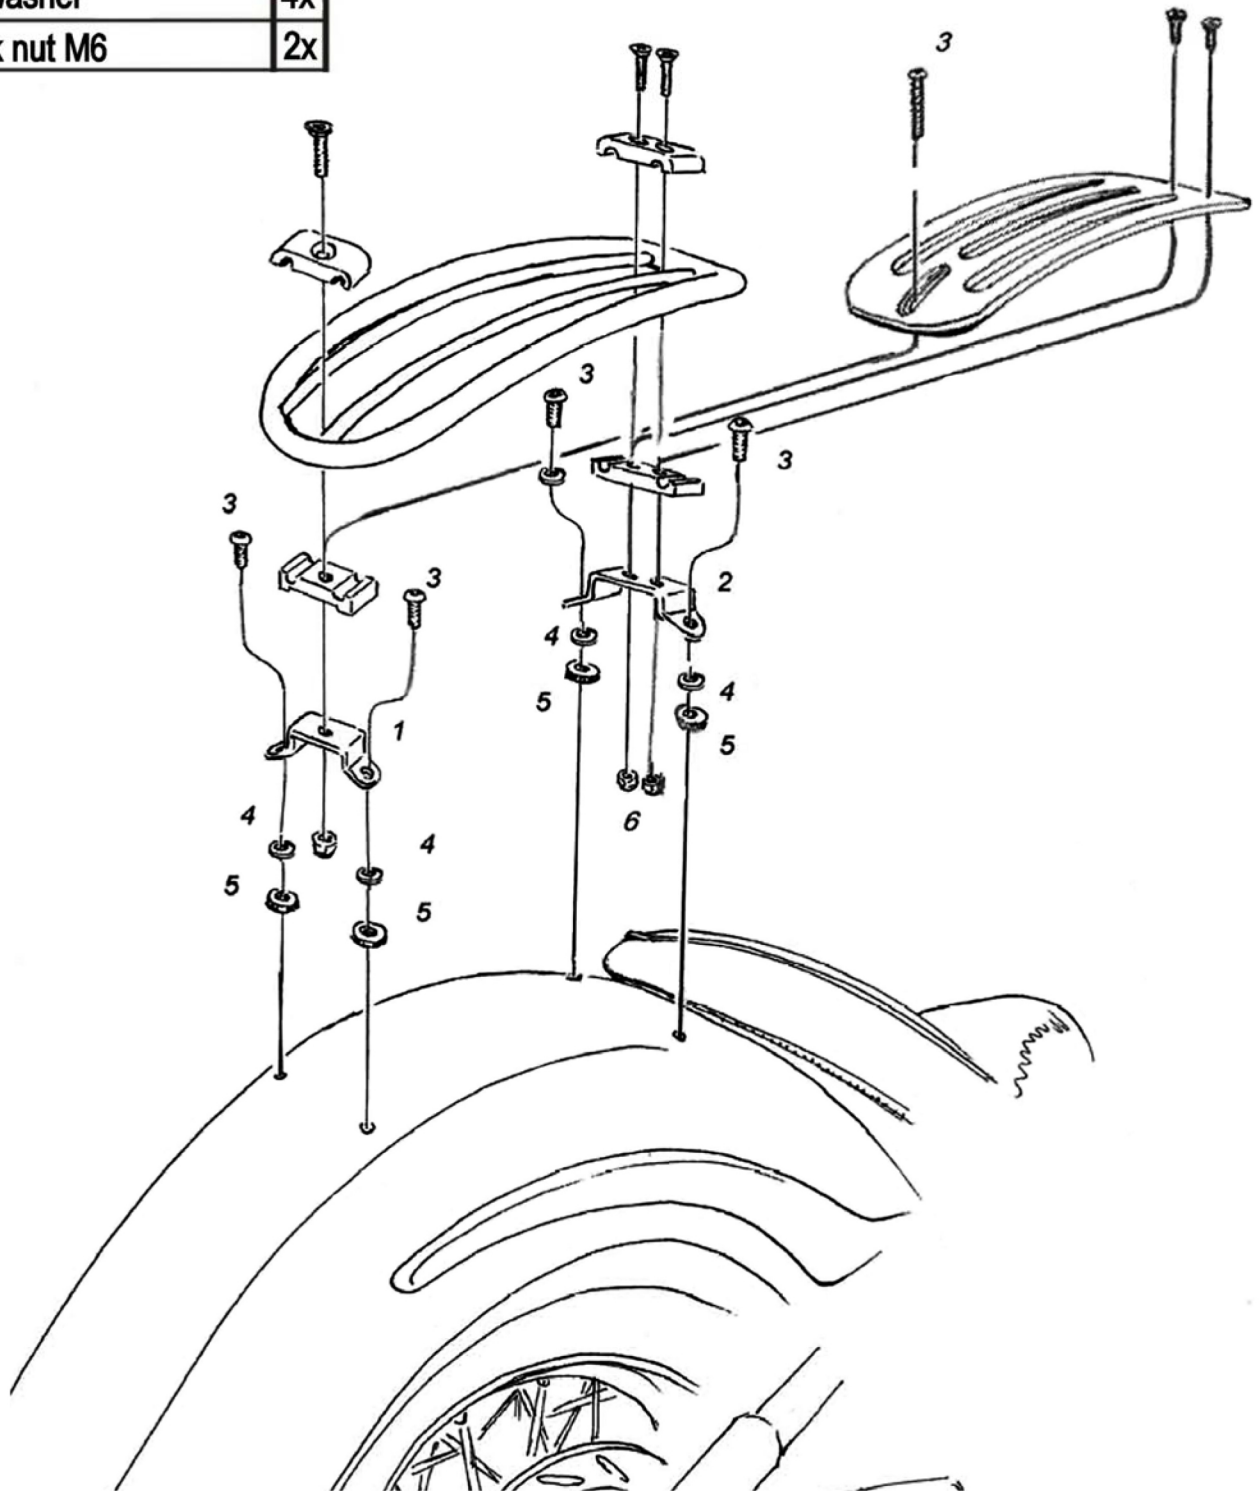

HIGHWAY HAWK

passion for chrome

Solo mounting kit for aluminum or Tubular solorack

Art.no. 662-045

Components

1	Mounting bracket No.1	1x
2	Mounting bracket No.2	1x
3	Bolt M8 x 16mm	5x
4	Washer M8	4x
5	Foam washer	4x
6	Selflock nut M6	2x