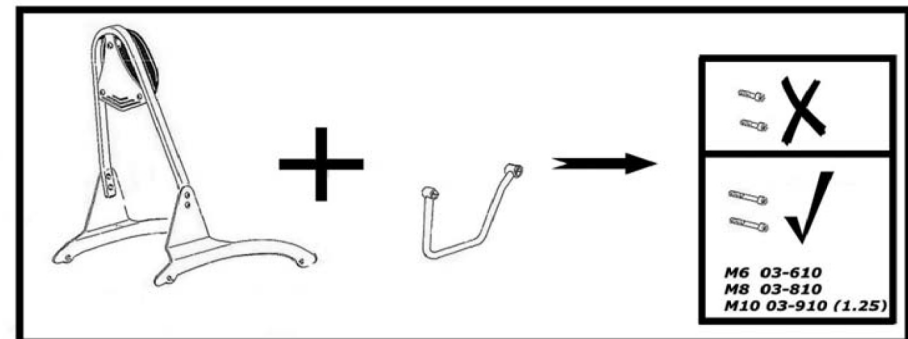

Saddlebag Support 663-030

Components

1	Saddlebag support	2x
2	Plug	4x
3	Bolt M8 x 85	2x
4	Bolt M8 x 75	2x

Model for motorcycle

Please check all fixings and mounting points before assembly as listed on the mounting instruction sheet.