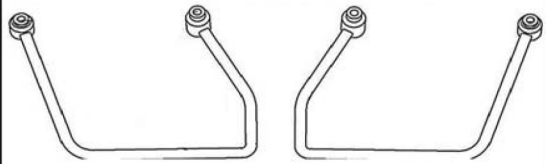

Saddlebag Support 663-030

Components

1	Saddlebag support	2x
2	Plug	4x
3	Bolt M8 x 85	2x
4	Bolt M8 x 75	2x

Model for motorcycle

Please check all fixings and mounting points before assembly as listed on the mounting instruction sheet.