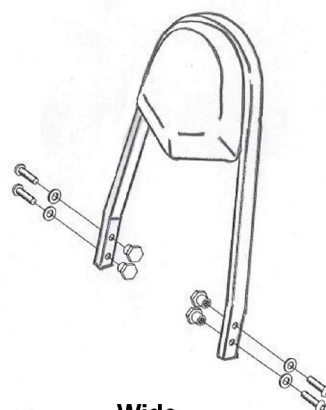

# Sissybar

**Art. no: 528-1040A**

Arch

Adjustable

Wide

### Components

1	Sissybar bracket	2x
2	Bolt M8 x 55mm	2x
3	Bolt M8 x 60mm	2x
4	Washer M8	4x
5	Bush 35mm	2x
6	Bush 30mm	2x