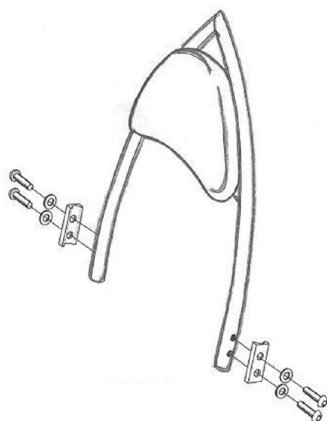

# Sissybar

**Art. no: 528-1040A**

Arch

Adjustable

Wide

### Components

1	Sissybar bracket	2x
2	Bolt M8 x 55mm	2x
3	Bolt M8 x 60mm	2x
4	Washer M8	4x
5	Bush 35mm	2x
6	Bush 30mm	2x