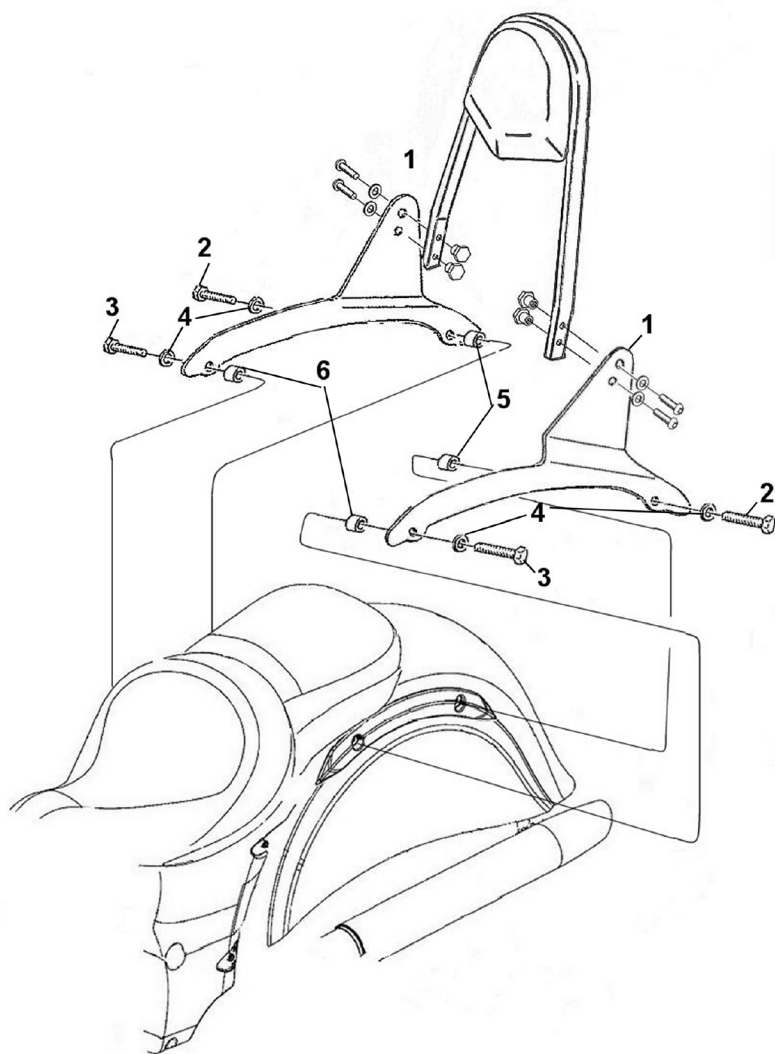

# Sissybar

**Art. no: 528-1040A**

Arch

Adjustable

Wide

### Components

1	Sissybar bracket	2x
2	Bolt M8 x 55mm	2x
3	Bolt M8 x 60mm	2x
4	Washer M8	4x
5	Bush 35mm	2x
6	Bush 30mm	2x