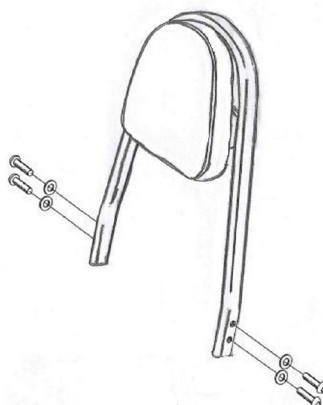

# Sissybar

**Art. no: 528-1040A**

Arch

Adjustable

Wide

### Components

1	Sissybar bracket	2x
2	Bolt M8 x 55mm	2x
3	Bolt M8 x 60mm	2x
4	Washer M8	4x
5	Bush 35mm	2x
6	Bush 30mm	2x