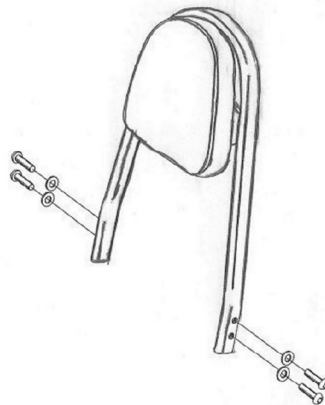

HIGHWAY HAWK
passion for chrome

Sissybar bracket

522-1035A/AB

522-3035

522-2035

522-1035

Components

1	Sissybar bracket	2x
2	Bolt M8x55mm	4x
3	Washer M8	4x
4	Bush Ø18 x 13mm	2x
5	Bush Ø18 x 10mm	2x

Model for: 522-1035A/AB

Bolt size / thread	Torque		
	Steel	Steel 8.8	Stainless
M5	6Nm	9Nm	4Nm
M6	10Nm	15Nm	7,5Nm
M8	25Nm	37Nm	18Nm
M10x1.25	57Nm	83Nm	37Nm
M12x1.25	101Nm	149Nm	71Nm
M12	87Nm	130Nm	62Nm

© Motorrad Burchard GmbH advises installation by a professional mechanic.
 We do not accept responsibility for improper installation.