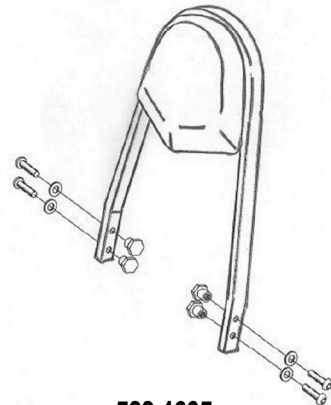

HIGHWAY HAWK
passion for chrome

Sissybar bracket

522-1035A/AB

522-3035

522-2035

522-1035

Components

1	Sissybar bracket	2x
2	Bolt M8x55mm	4x
3	Washer M8	4x
4	Bush Ø18 x 13mm	2x
5	Bush Ø18 x 10mm	2x

Model for: 522-1035A/AB

Bolt size / thread	Torque		
	Steel	Steel 8.8	Stainless
M5	6Nm	9Nm	4Nm
M6	10Nm	15Nm	7,5Nm
M8	25Nm	37Nm	18Nm
M10x1.25	57Nm	83Nm	37Nm
M12x1.25	101Nm	149Nm	71Nm
M12	87Nm	130Nm	62Nm

© Motorrad Burchard GmbH advises installation by a professional mechanic.
 We do not accept responsibility for improper installation.