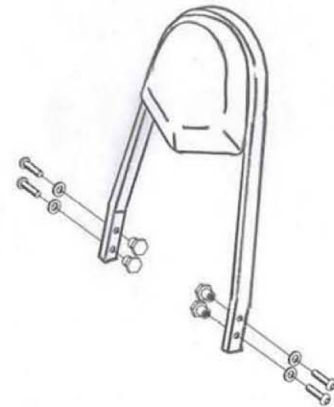

HIGHWAY HAWK

passion for chrome

Sissybar bracket

Honda VT750C2B / Phantom

Art.Nr. 521-1049A

521-3049

521-2049

521-1049

Components

1	Sissybar bracket	2x
2	Bolt M10 (1.25) X 50	4x
3	Washer M10	4x
4	Bush Ø18 x 5	4x

Model for: Honda VT750C2B/ Phantom

© Motorrad Burchard GmbH advises installation by a professional mechanic.
We do not accept responsibility for improper installation.