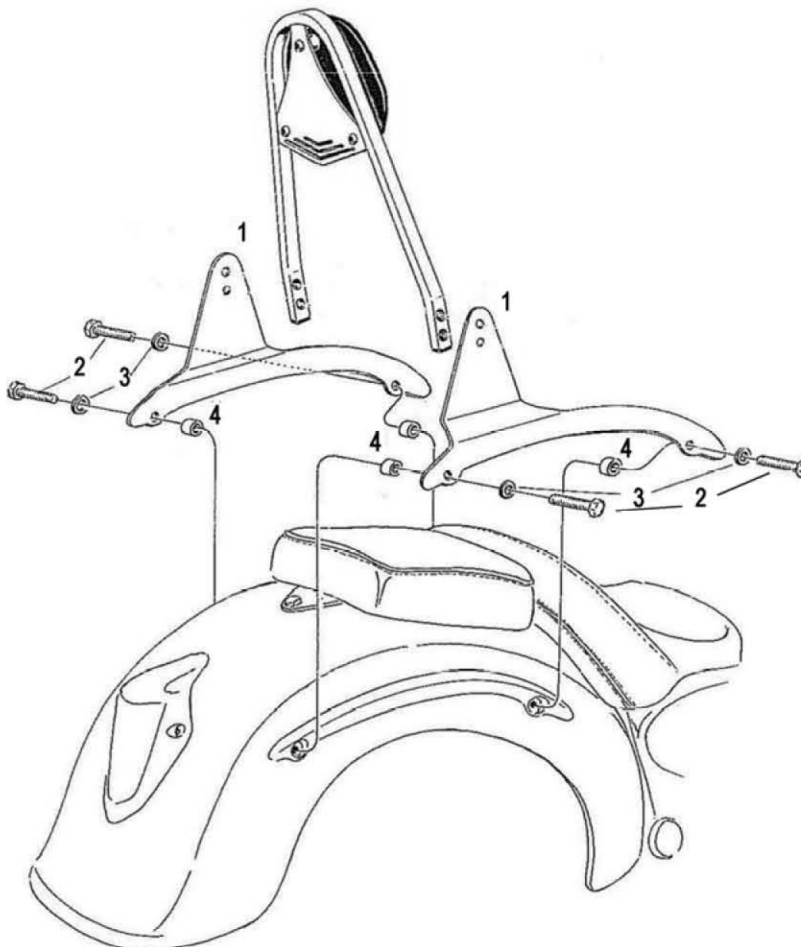

HIGHWAY HAWK

passion for chrome

Sissybar bracket

Honda VT750C2B / Phantom

Art.Nr. 521-1049A

521-3049

521-2049

521-1049

Components

1	Sissybar bracket	2x
2	Bolt M10 (1.25) X 50	4x
3	Washer M10	4x
4	Bush Ø18 x 5	4x

Model for: Honda VT750C2B/ Phantom

© Motorrad Burchard GmbH advises installation by a professional mechanic.
We do not accept responsibility for improper installation.