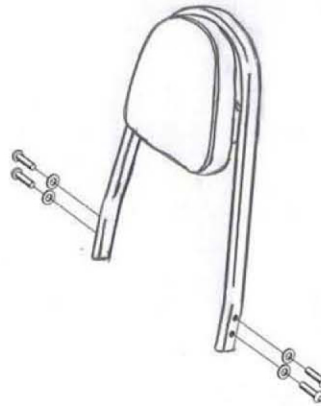

HIGHWAY HAWK

passion for chrome

Sissybar bracket

Honda VT750C2B / Phantom

Art.Nr. 521-1049A

521-3049

521-2049

521-1049

Components

1	Sissybar bracket	2x
2	Bolt M10 (1.25) X 50	4x
3	Washer M10	4x
4	Bush Ø18 x 5	4x

Model for: Honda VT750C2B/ Phantom

© Motorrad Burchard GmbH advises installation by a professional mechanic.
We do not accept responsibility for improper installation.