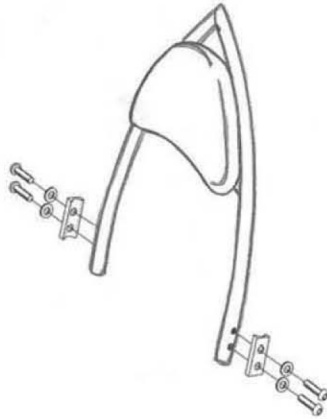

HIGHWAY HAWK

passion for chrome

Sissybar bracket

Honda VT750C2B / Phantom

Art.Nr. 521-1049A

521-3049

521-2049

521-1049

Components

1	Sissybar bracket	2x
2	Bolt M10 (1.25) X 50	4x
3	Washer M10	4x
4	Bush Ø18 x 5	4x

Model for: Honda VT750C2B/ Phantom

© Motorrad Burchard GmbH advises installation by a professional mechanic.
We do not accept responsibility for improper installation.